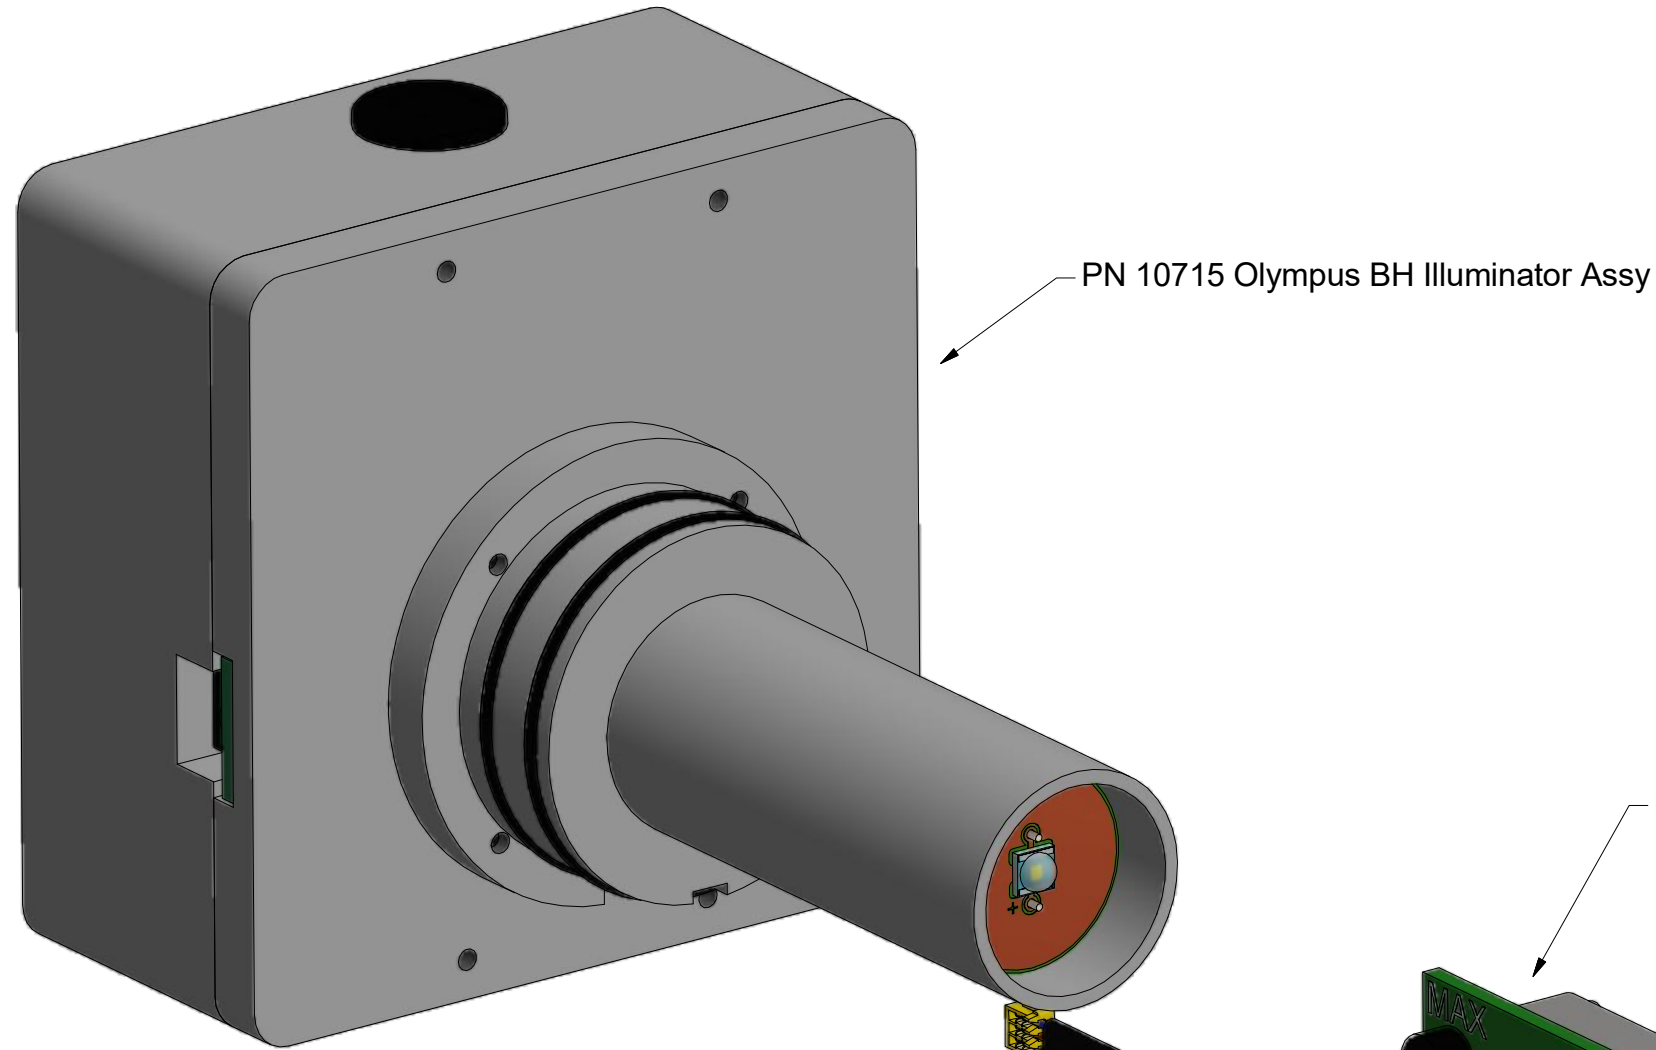

Nanodyne Replacement Illuminator for Olympus BH Microscope - Included Items

Additional Items Included But Not Shown:
 PN 10457 Hex Key 2.5mm (for M3 mounting screws)

Not Included:
 Intensity Adjust Knob - Save From Old Slide Pot

PN 11002 Pot Cable Assy

The illuminator may be powered by plugging the cable into the power supply provided, or into a suitable USB port on a computer or other device.

Power supplies are subject to substitution without notice due to availability issues and changes in regulations.

PN 10733 Power Supply - XP Power 5V 1A Fixed Blade US Input/USB Output and PN 10734 Cable Assy 1.35mm ID x 3.5mm OD RA plug to USB A, 6 foot.

Wayne Bonin	1/5/2018
PN 10716 Olympus BH Full Illuminator System	REV 5
SHEET 1	OF 1