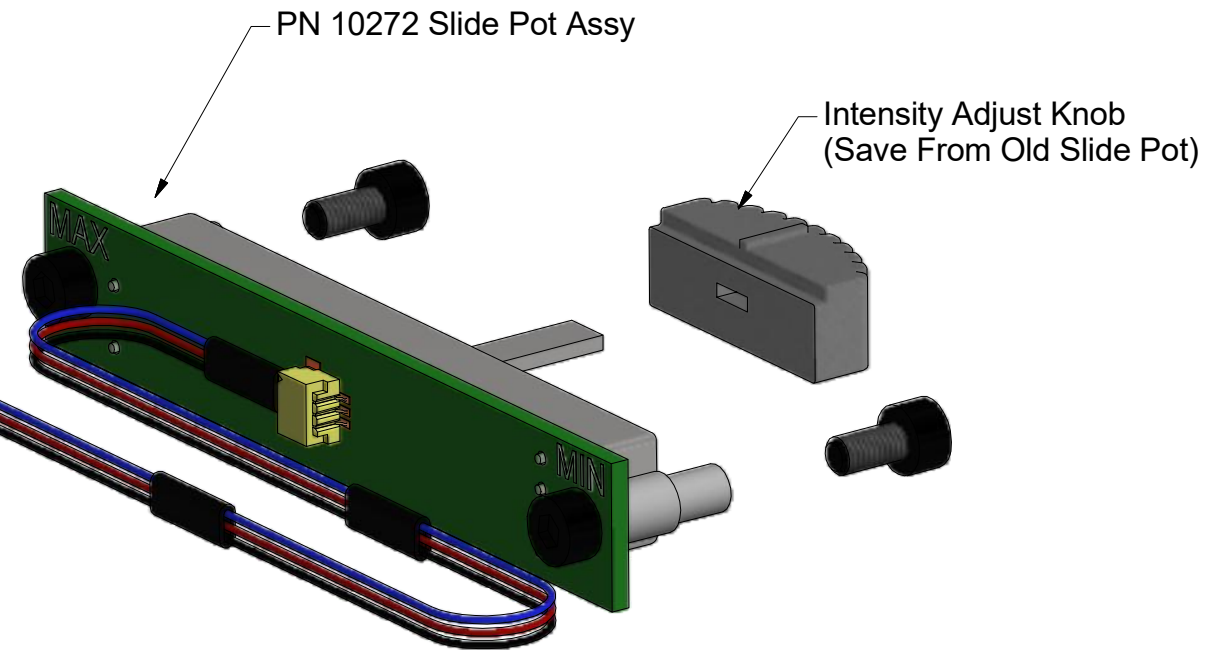

Nanodyne Replacement Illuminator for Olympus BH Microscope - Included Items

Additional Items Included But Not Shown:
 PN 10457 Hex Key 2.5mm (for M3 mounting screws)

Not Included:
 Intensity Adjust Knob - Save From Old Slide Pot

PN 11002 Pot Cable Assy

The illuminator may be powered by plugging the cable into the power supply provided, or into a suitable USB port on a computer or other device.

Power supplies are subject to substitution without notice due to availability issues and changes in regulations.

PN 10733 Power Supply - XP Power 5V 1A Fixed Blade US Input/USB Output and PN 10734 Cable Assy 1.35mm ID x 3.5mm OD RA plug to USB A, 6 foot.

Wayne Bonin	1/5/2018
PN 10716 Olympus BH Full Illuminator System	REV 5
SHEET 1	OF 1