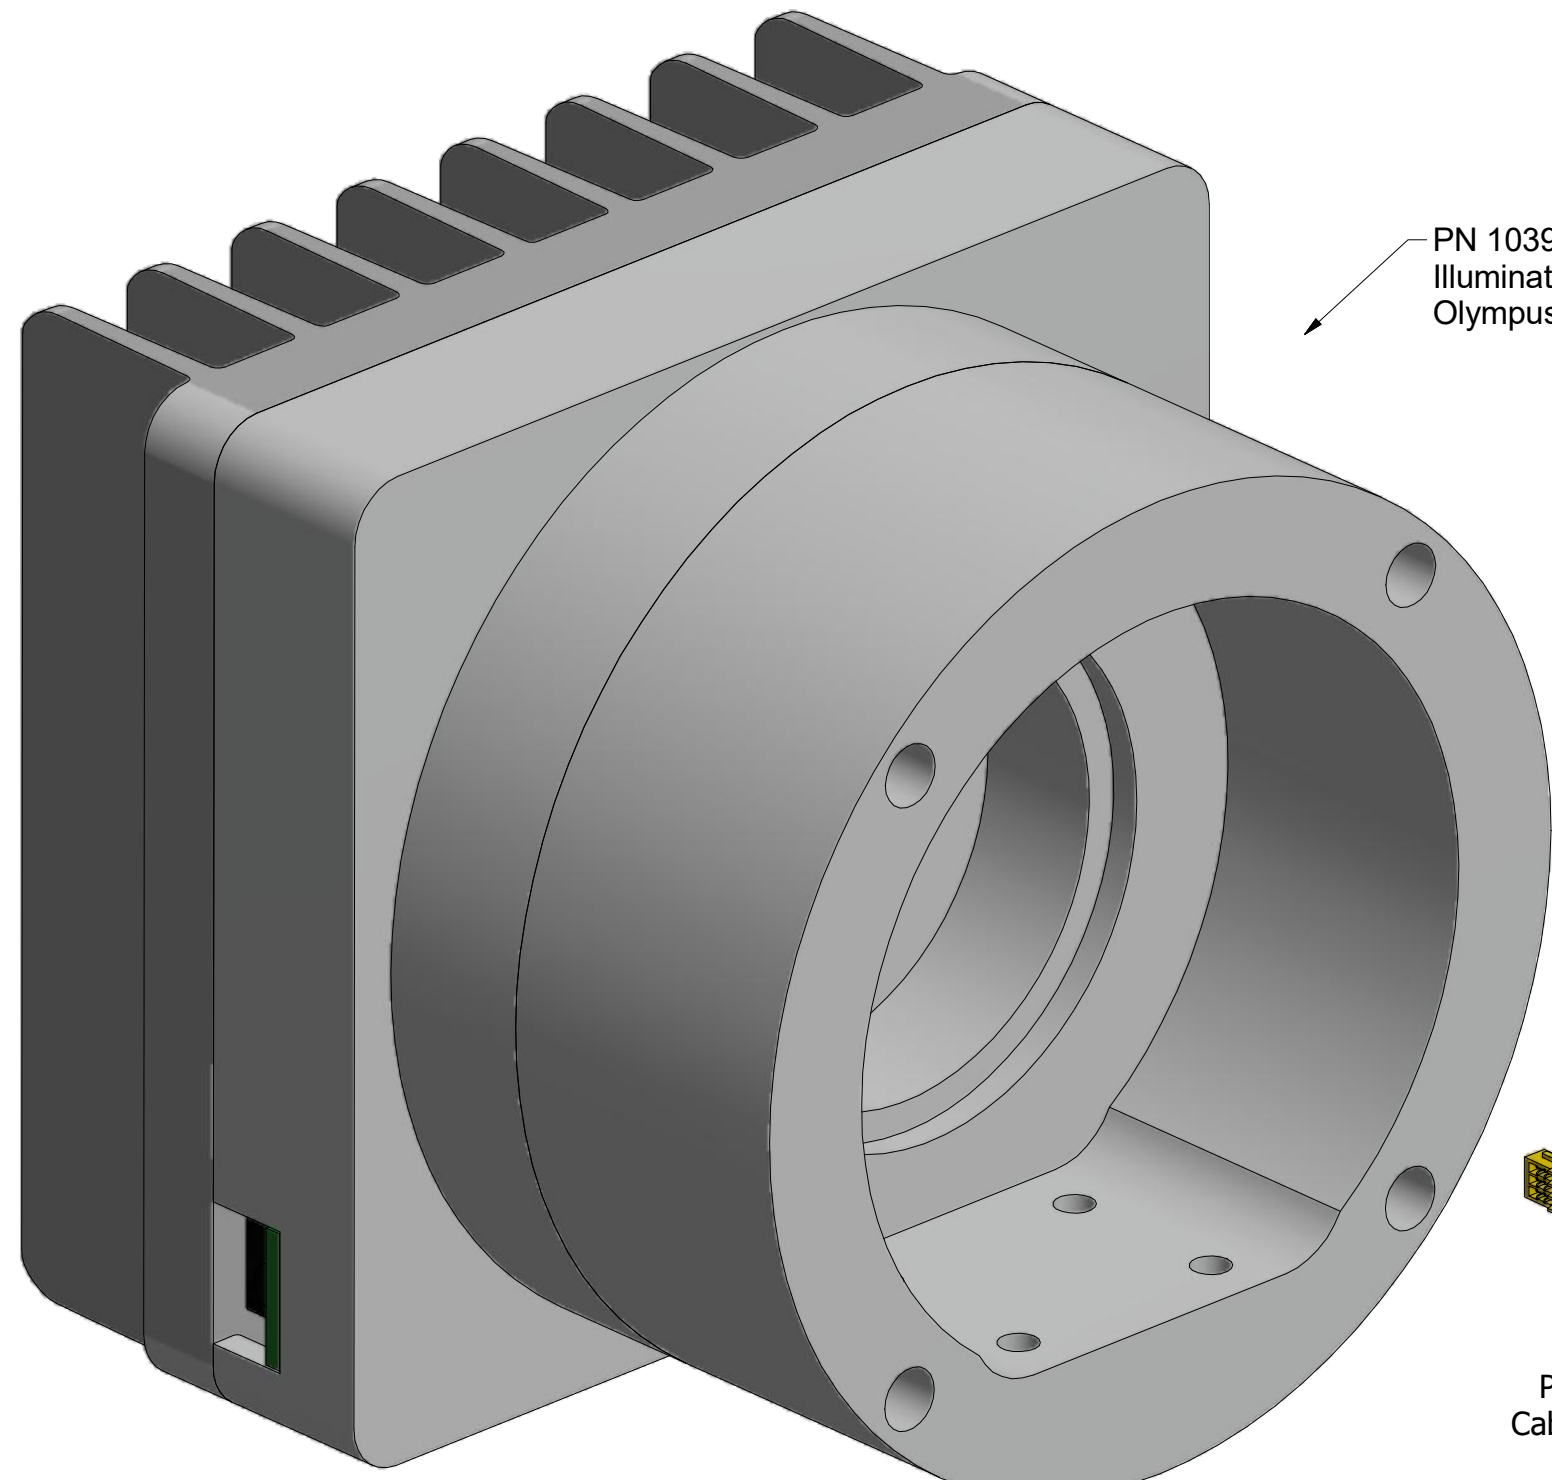

4

3

2

1

Included Items Not Shown:

- PN 10457 2.5mm Hex Key (for 3 mm screws to attach OEM collector lens)
- PN 10456 Hex Key 1.5mm (to attach new slide pot to microscope)

The illuminator may be powered by plugging the cable into the power supply provided, or into a suitable USB port on a computer or other device.

PN 11163 Power Supply 5V 2.1A and
PN 10734 Power Cable 1.35mm
ID/3.5mm OD x USB A 6 ft.

PN 10393 HP3
Illuminator Assy
Olympus BHS

Pot Knob not supplied
(save from microscope)

PN 10276
Slide Pot
Assembly

PN 11002 Pot
Cable Assembly
(21 inch)

Tape to secure wires.

PN 10736 Rubber plug to block unused
AC power receptacle.

PN 10275 SHCS M3 x 0.5 x 8mm (4 pcs)
(to attach OEM collector lens to illuminator)

Power supplies are subject to
substitution without notice due to
availability issues and changes
in regulations.