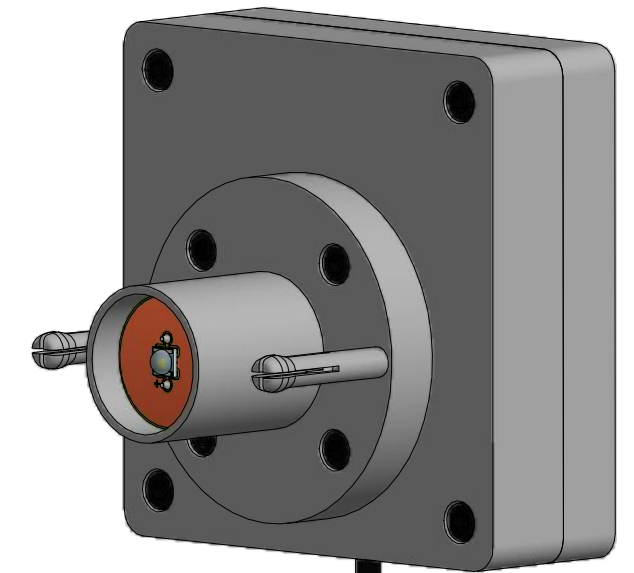

Nanodyne Replacement Illuminator for Olympus BX40 Microscope - Included Items

PN 10733 Power Supply - XP Power 5V 1A Fixed Blade US Input/USB Output

Tape to secure wires.

PN 10734 Cable Assy 1.35mm ID x 3.5mm OD RA plug to USB A 6 foot

The illuminator may be powered by plugging the cable into the power supply provided, or into a suitable USB port on a computer or other device.

PN 10736 Rubber plug to block unused AC power receptacle.

Power supplies subject to substitution without notice due to availability issues and changes in regulations.

PN 10908 BX40 Pot Plate - Cable Assy (9 inch long cable)

PN 10334 Olympus BX40 Series Illuminator Assy