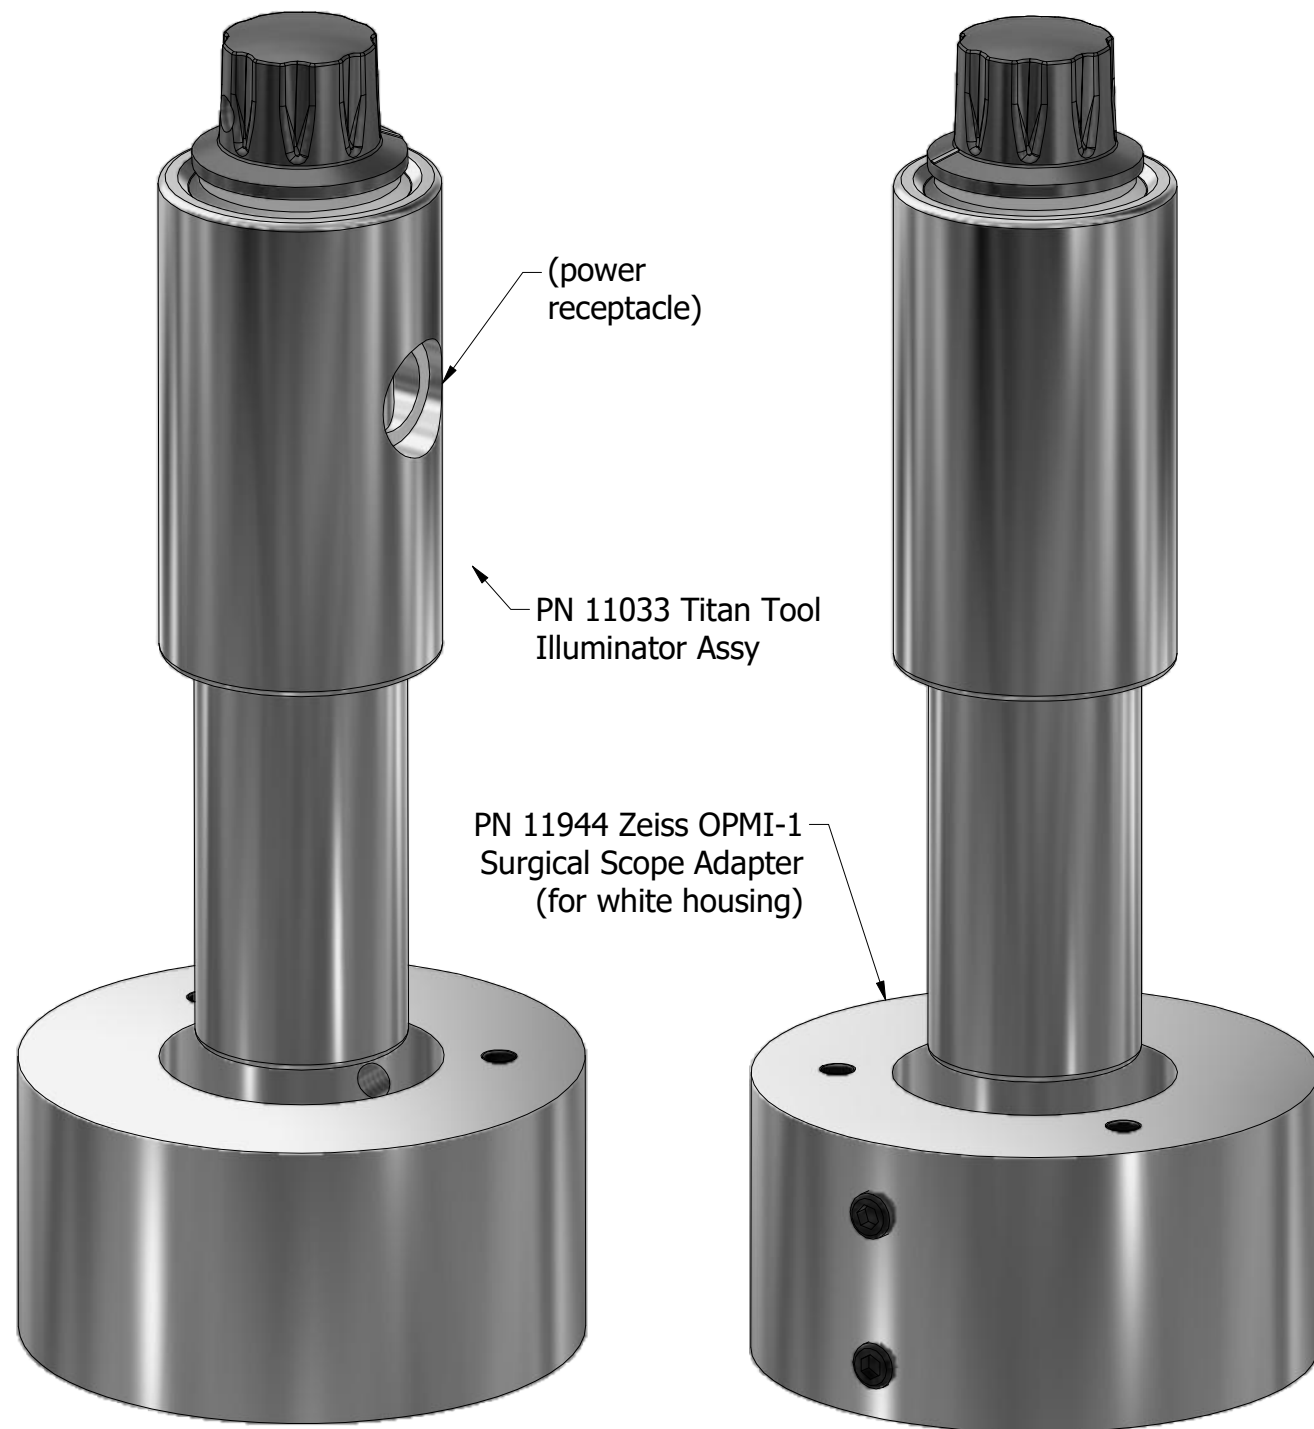

Nanodyne Replacement Illuminator for Zeiss OPMI-1 Surgical Microscope with White OEM Illuminator Housing: Included Items

**Additional Items Included But Not Shown:**  
 PN 10490 Hex Key 5/64 Short Arm (for set screw)

View 3 - Installed

White OEM housing

Photo of OEM illuminator housing at left.

If this is what you have on your microscope, our illuminator PN 12073 shown here is what you need.

If your OEM illuminator has a grey housing, you need our PN 11259 illuminator.

Contact us if you have any questions.

PN 10733 Power Supply - XP Power 5V 1A and PN 10734 Cable Assy 1.35mm ID x 3.5mm OD RA plug to USB A, 6 foot.

PN 11000 Power Cord Extension 1.35mm ID x 3.5mm OD RA plug to jack 6 foot. (use if needed for more length)