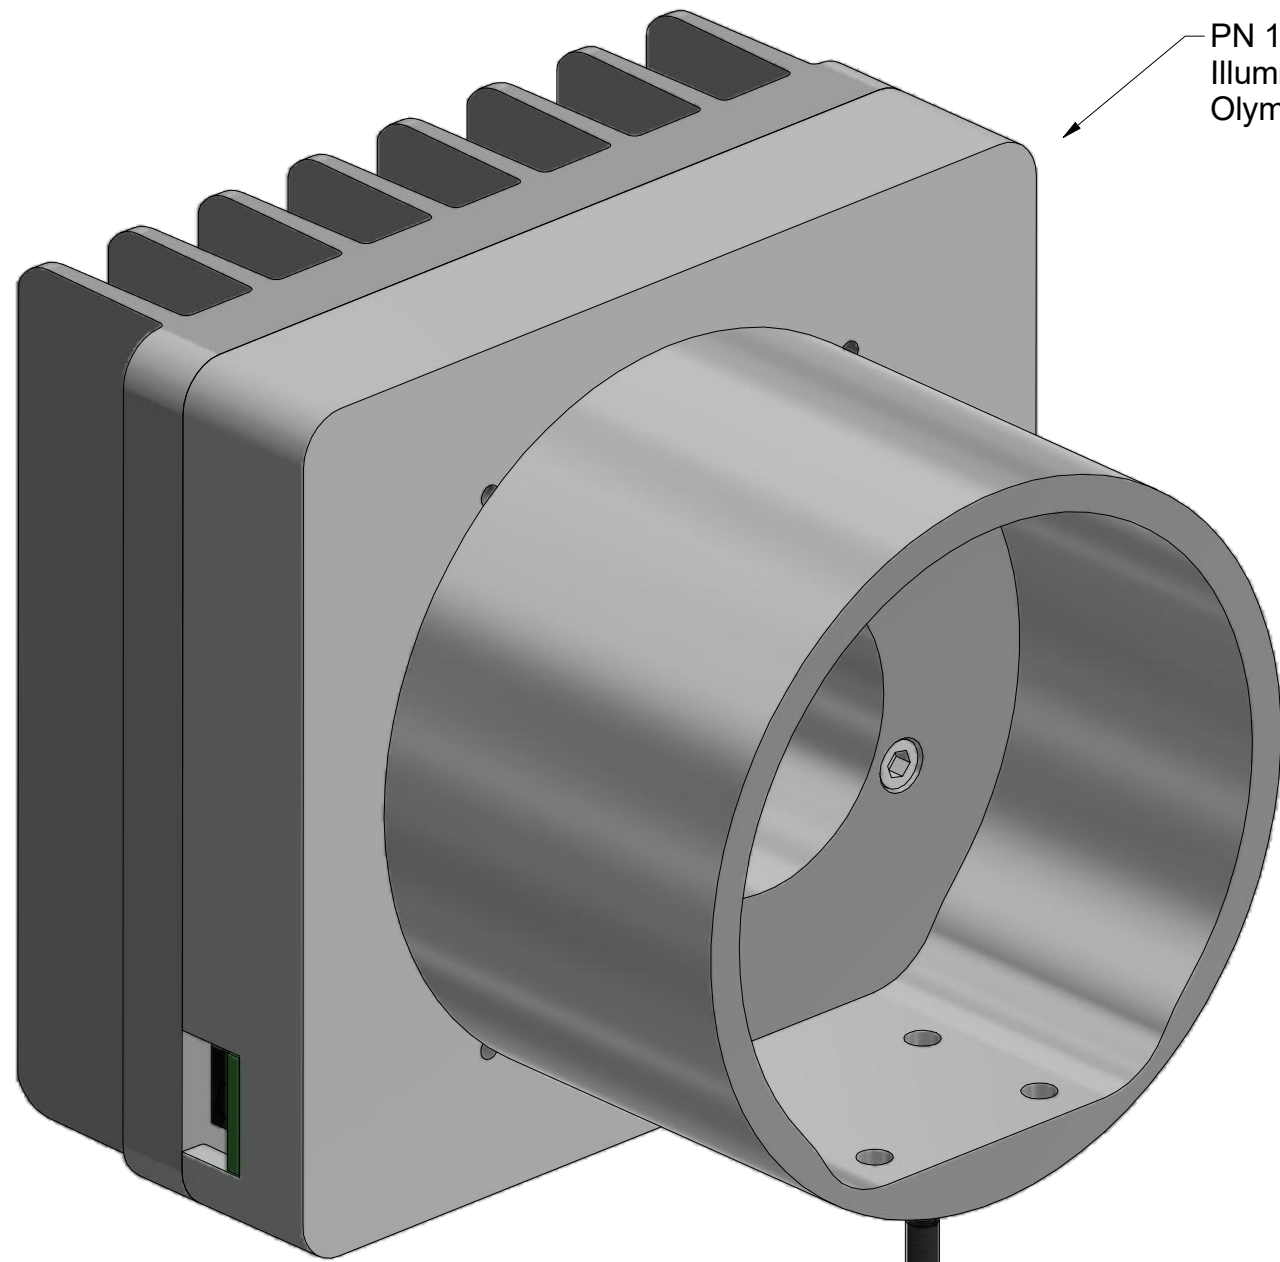

Nanodyne Replacement Illuminator for Olympus IX70 Top Microscope: Included Items

PN 10393 HP3 Illuminator Assy
Olympus BHS

Included Items Not Shown:

PN 10566 Hex Key 2.5mm long arm ball end (for 3 mm screws to attach OEM collector lens)

The illuminator may be powered by plugging the cable into the power supply provided, or into a suitable USB port on a computer or other device.

PN 11163 Power Supply 5V 2.1A and
PN 10734 Power Cable 1.35mm ID/3.5mm OD x USB A 6 ft.

PN 11795 Remote Control Box Assy (42 inch)

Tape to secure wires.

PN 10736 Rubber plug to block unused AC power receptacle.

PN 10275 SHCS M3 x 0.5 x 8mm (4 pcs)
(to attach OEM collector lens to illuminator)