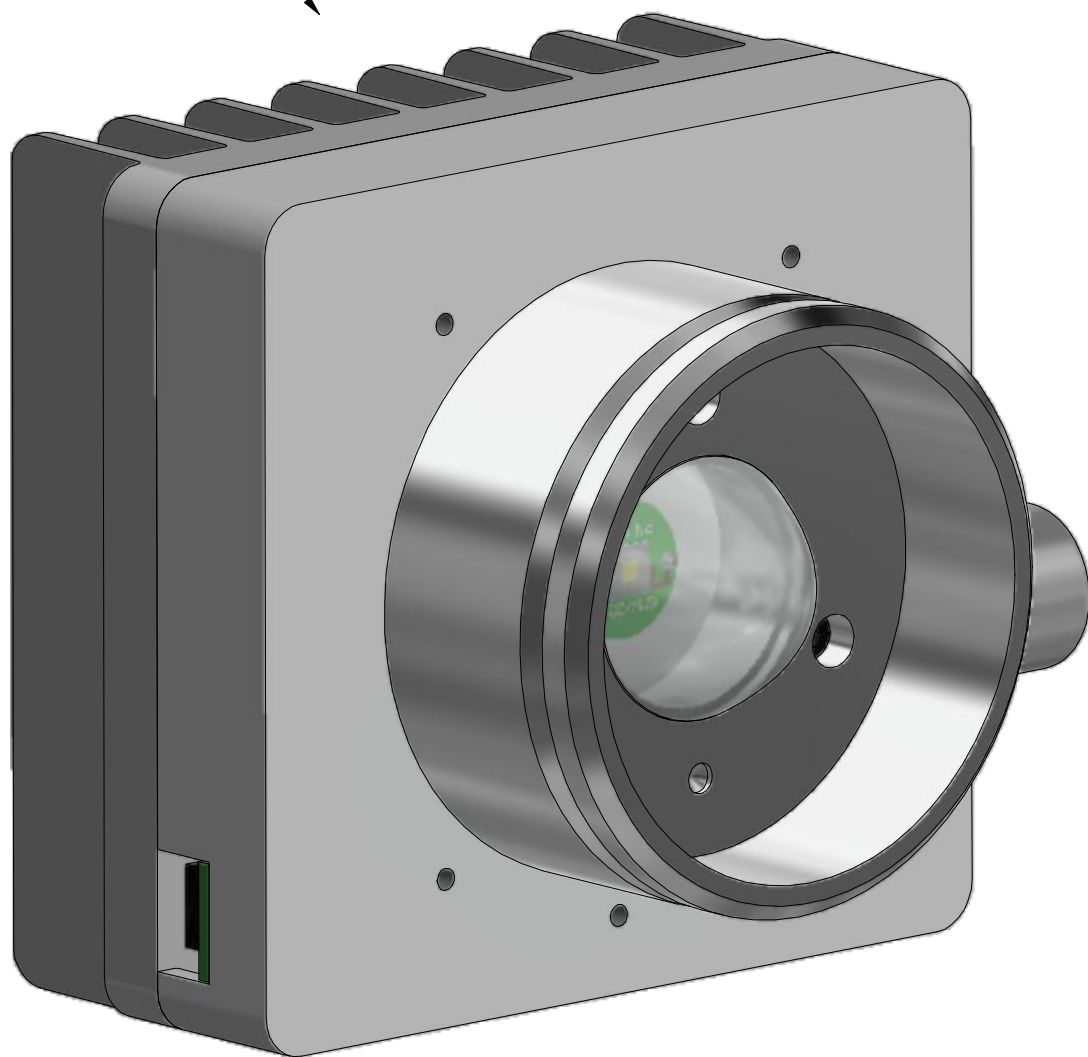

# Nanodyne Replacement Illuminator for Olympus IX70 Bottom Illuminator: Included Items

PN 10394 Olympus BX50-51 Top Illuminator Assy

3M VHB tape to secure pot cable

The illuminator may be powered by plugging the cable into the power supply provided, or into a suitable USB port on a computer or other device.

PN 11163 Power Supply 5V 2.1A and PN 10734 Power Cable 1.35mm ID 3.5mm OD x USB A 6 ft.

PN 11795 Remote Control Box Assy (upon request)

PN 10736 Rubber plug to block unused AC power receptacle.

Power supplies are subject to change due to availability and regulations.

Han-Seung Yang		2/13/2023
PN 12195 Olympus IX70 Bottom Illuminator System		REV 1
SHEET 1		OF 1