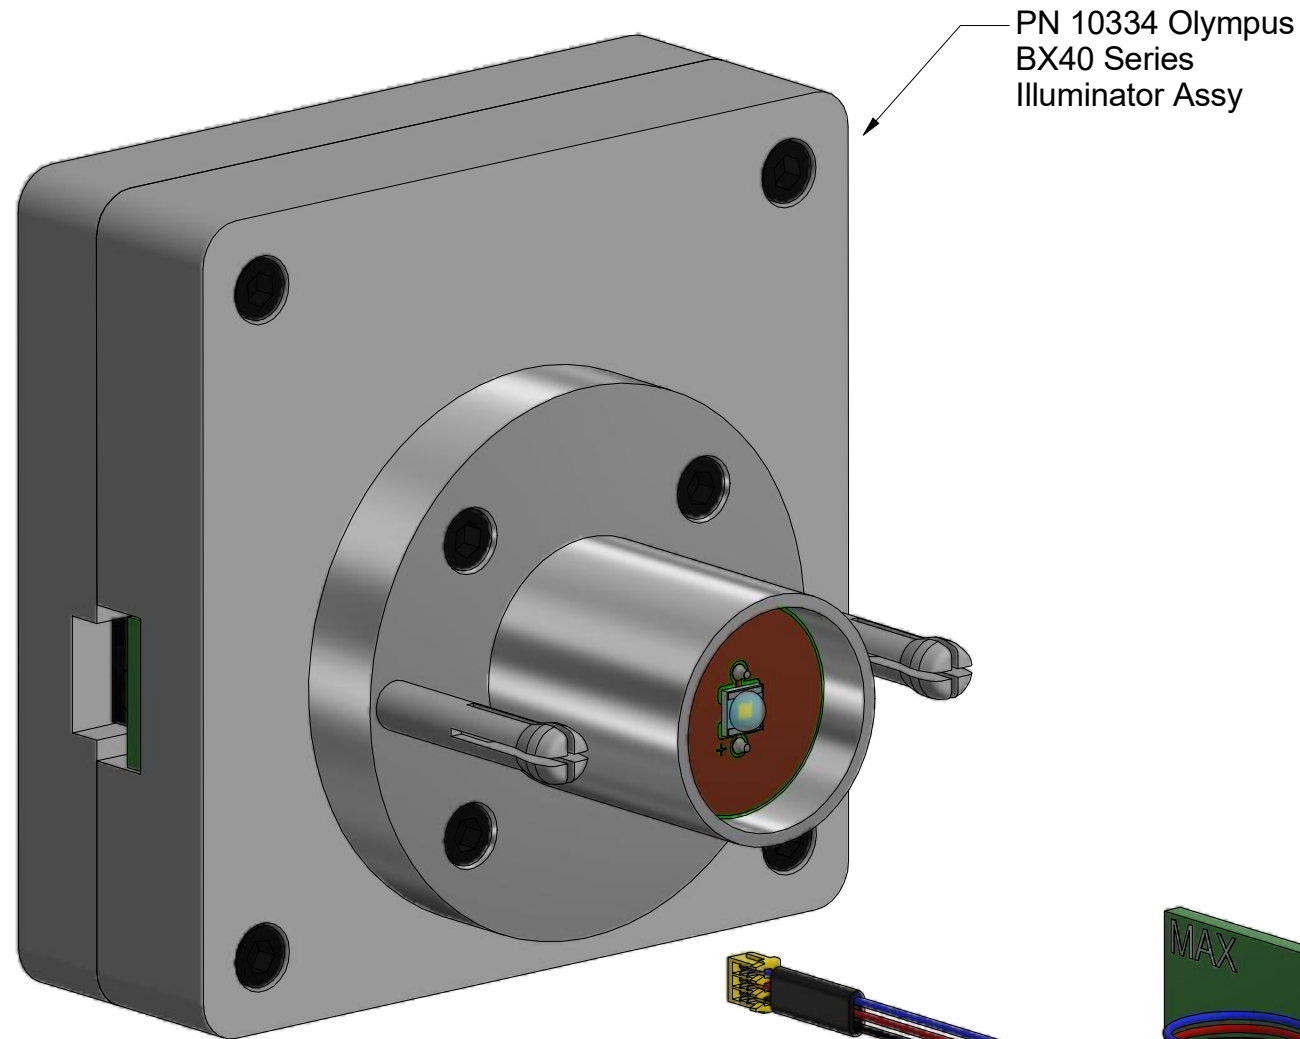

Nanodyne Replacement Illuminator for Olympus BX40 Microscope - Slide Pot: Included Items

PN 10334 Olympus BX40 Series Illuminator Assy

Tape to secure wires.

PN 10736 Rubber plug to block unused AC power receptacle.

PN 10733 Power Supply and PN 10734 Cable Assy 1.35mm ID x 3.5mm OD RA plug to USB A 6 foot

The illuminator may be powered by plugging the cable into the power supply provided, or into a suitable USB port on a computer or other device.

Power supplies subject to substitution without notice due to availability issues and changes in regulations.

PN 11002 Pot Cable Assy (12 in cable)

PN 11779 Slide Pot Assembly for BX40

Han-Seung Yang	6/26/2020
PN 11785 Olympus BX40 Illuminator System - Slide Pot	REV 1
SHEET 1 OF 1	