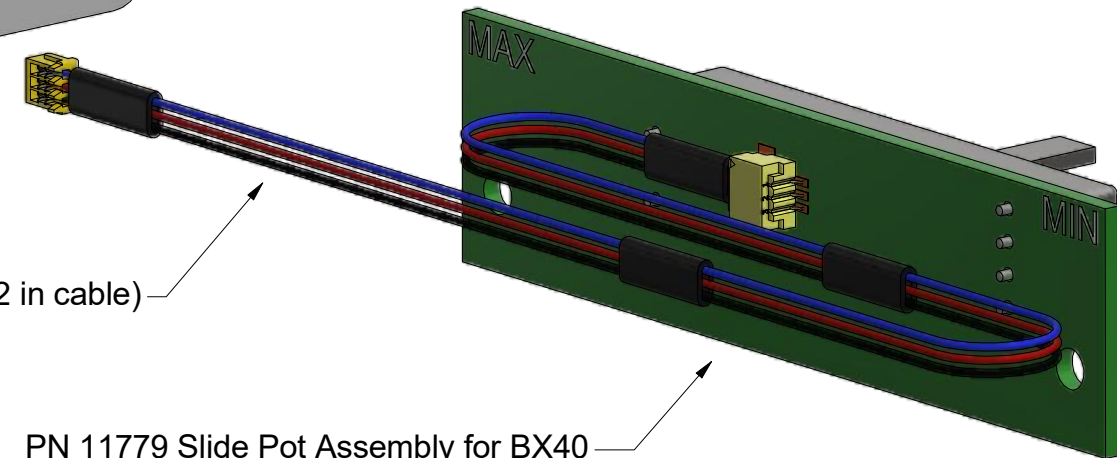

Nanodyne Replacement Illuminator for Olympus BX40 Microscope - Slide Pot: Included Items

PN 10334 Olympus BX40 Series Illuminator Assy

Tape to secure wires.

PN 10736 Rubber plug to block unused AC power receptacle.

PN 10733 Power Supply and PN 10734 Cable Assy 1.35mm ID x 3.5mm OD RA plug to USB A 6 foot

The illuminator may be powered by plugging the cable into the power supply provided, or into a suitable USB port on a computer or other device.

Power supplies subject to substitution without notice due to availability issues and changes in regulations.

PN 11002 Pot Cable Assy (12 in cable)

PN 11779 Slide Pot Assembly for BX40

Han-Seung Yang	6/26/2020
PN 11785 Olympus BX40 Illuminator System - Slide Pot	REV 1
SHEET 1 OF 1	