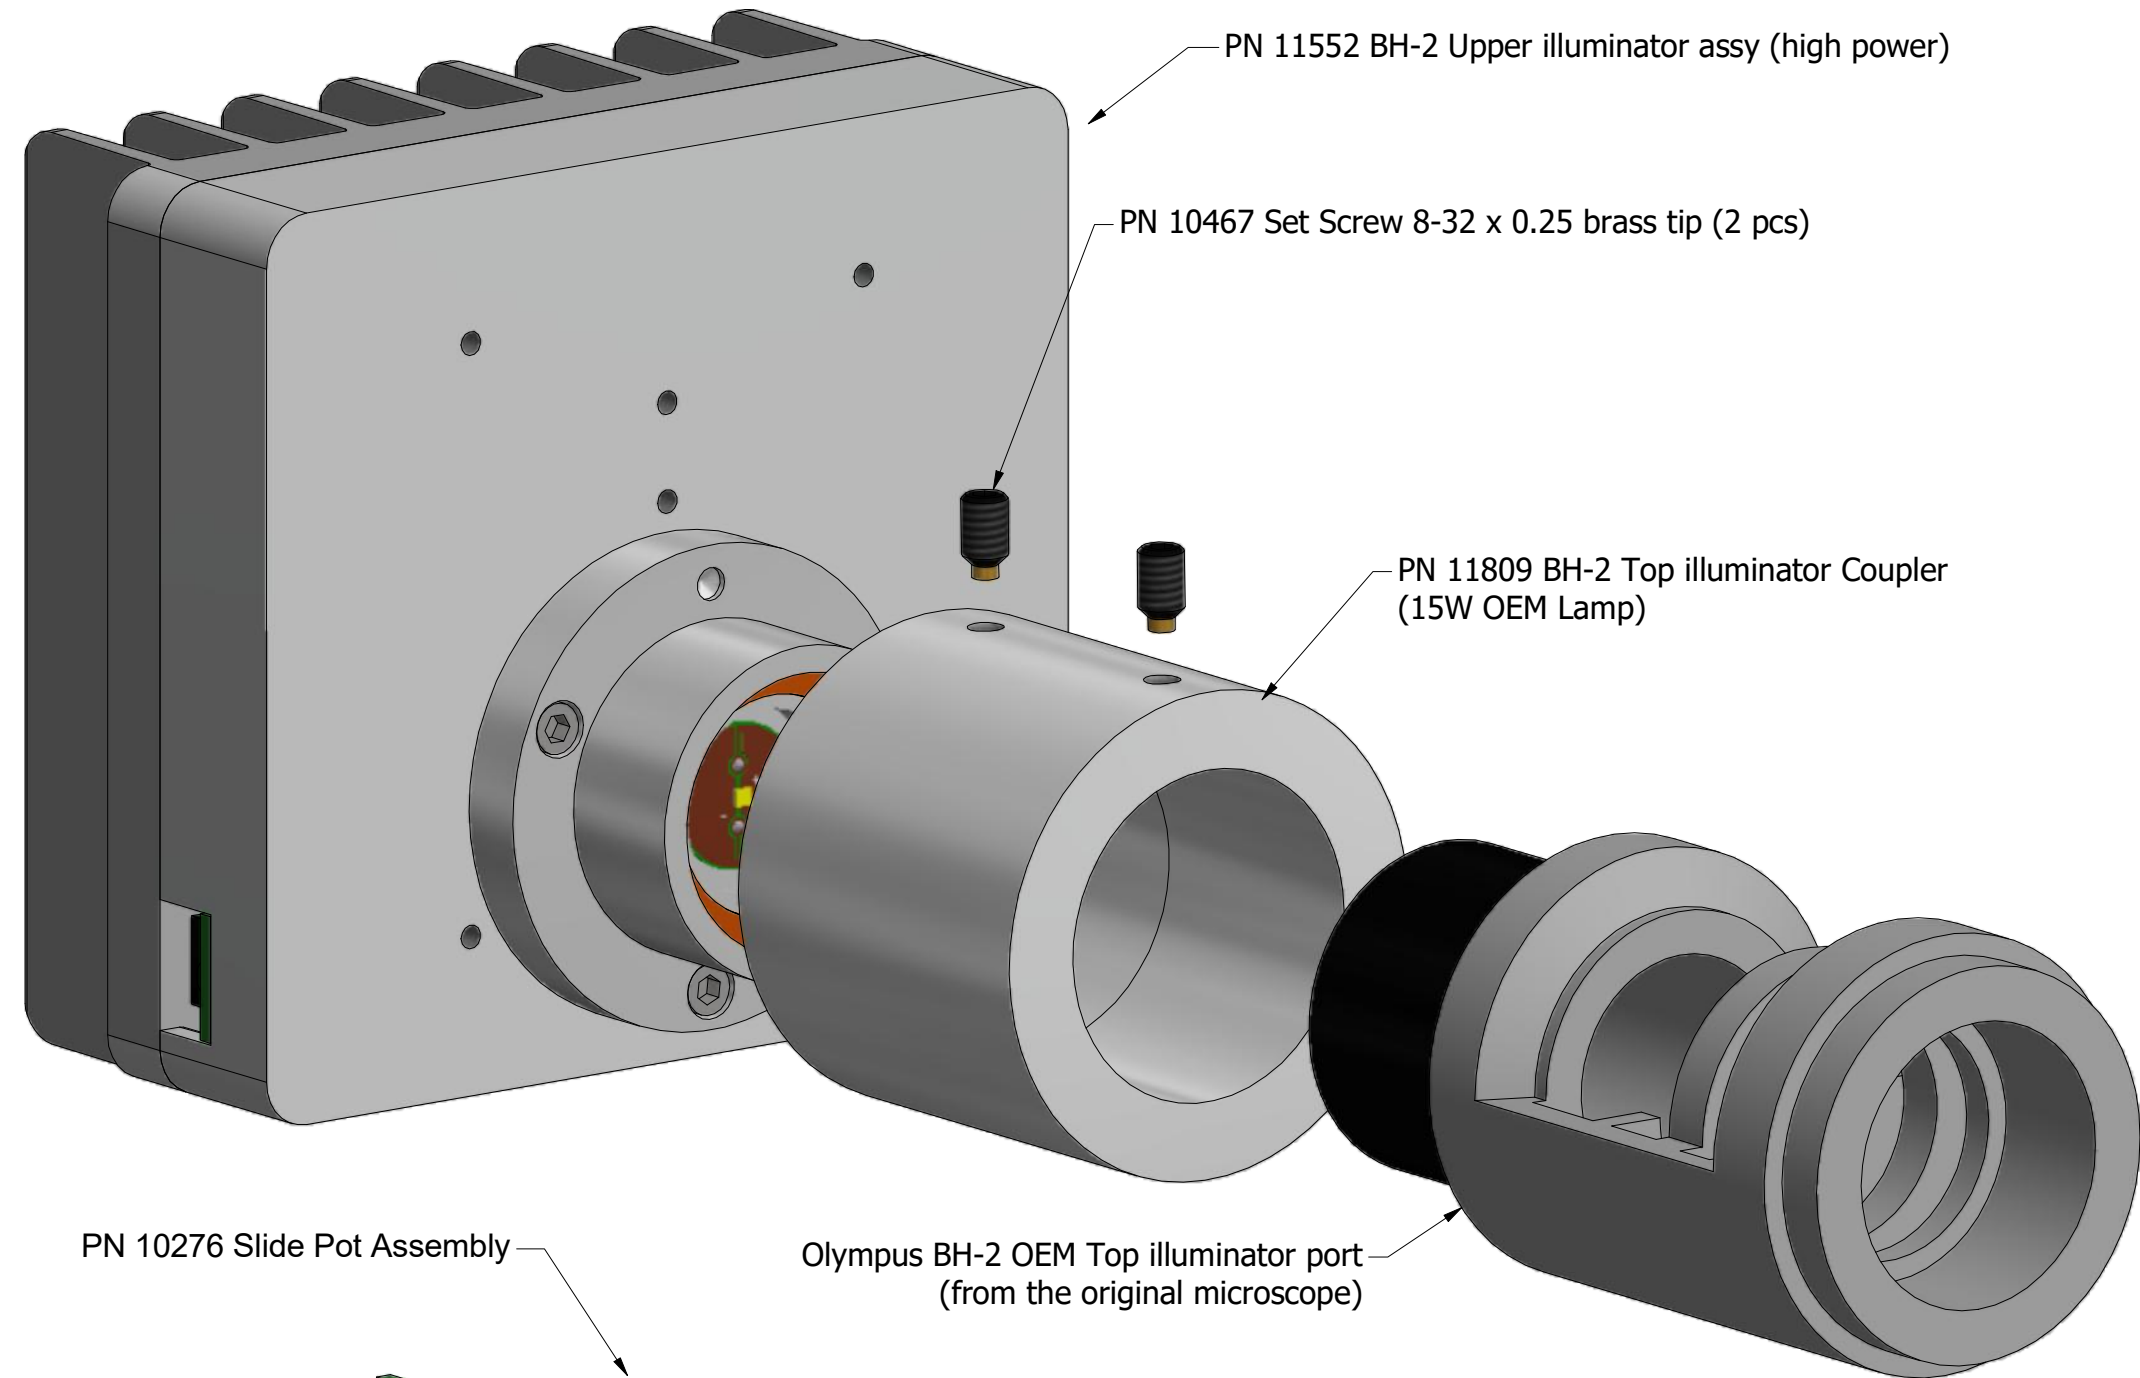

Nanodyne Replacement Illuminator for Olympus BH-2 Microscope Upper Illuminator (high power) - (15W OEM Lamp): Included Items

Additional Items Included But Not Shown:

- PN 10490 Hex Key 5/64 inch for set screw
- PN 10747 Hex Key 3mm long arm

PN 11163 Power Supply 5V 2.1A and
PN 10734 Power Cable 1.35mm
ID/3.5mm OD x USB A 6 ft.

The illuminator may be powered by plugging the cable into the power supply provided, or into a suitable USB port on a computer or other device.