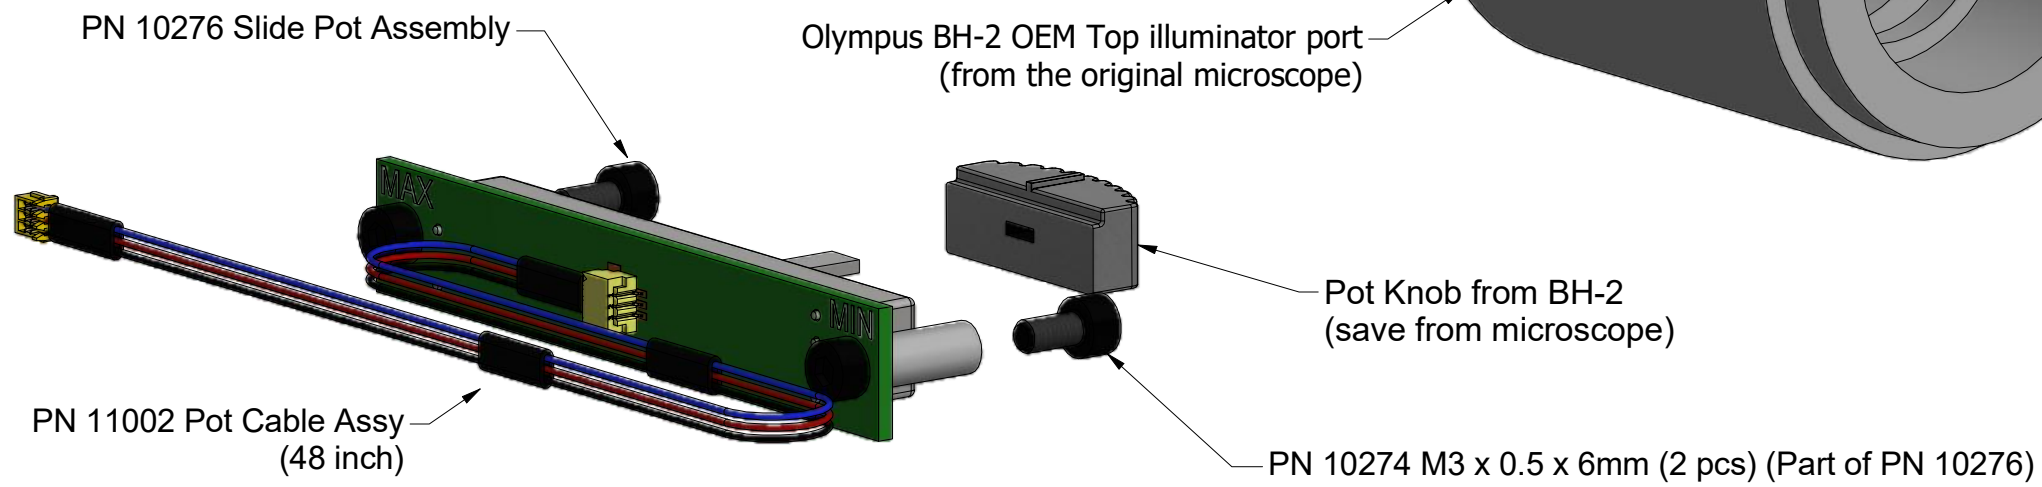

Han-Seung Yang	12/28/2020	
PN 11553 BH-2 Upper illuminator System (high power) - (15W OEM Lamp)		REV 1
SHEET 1 OF 1