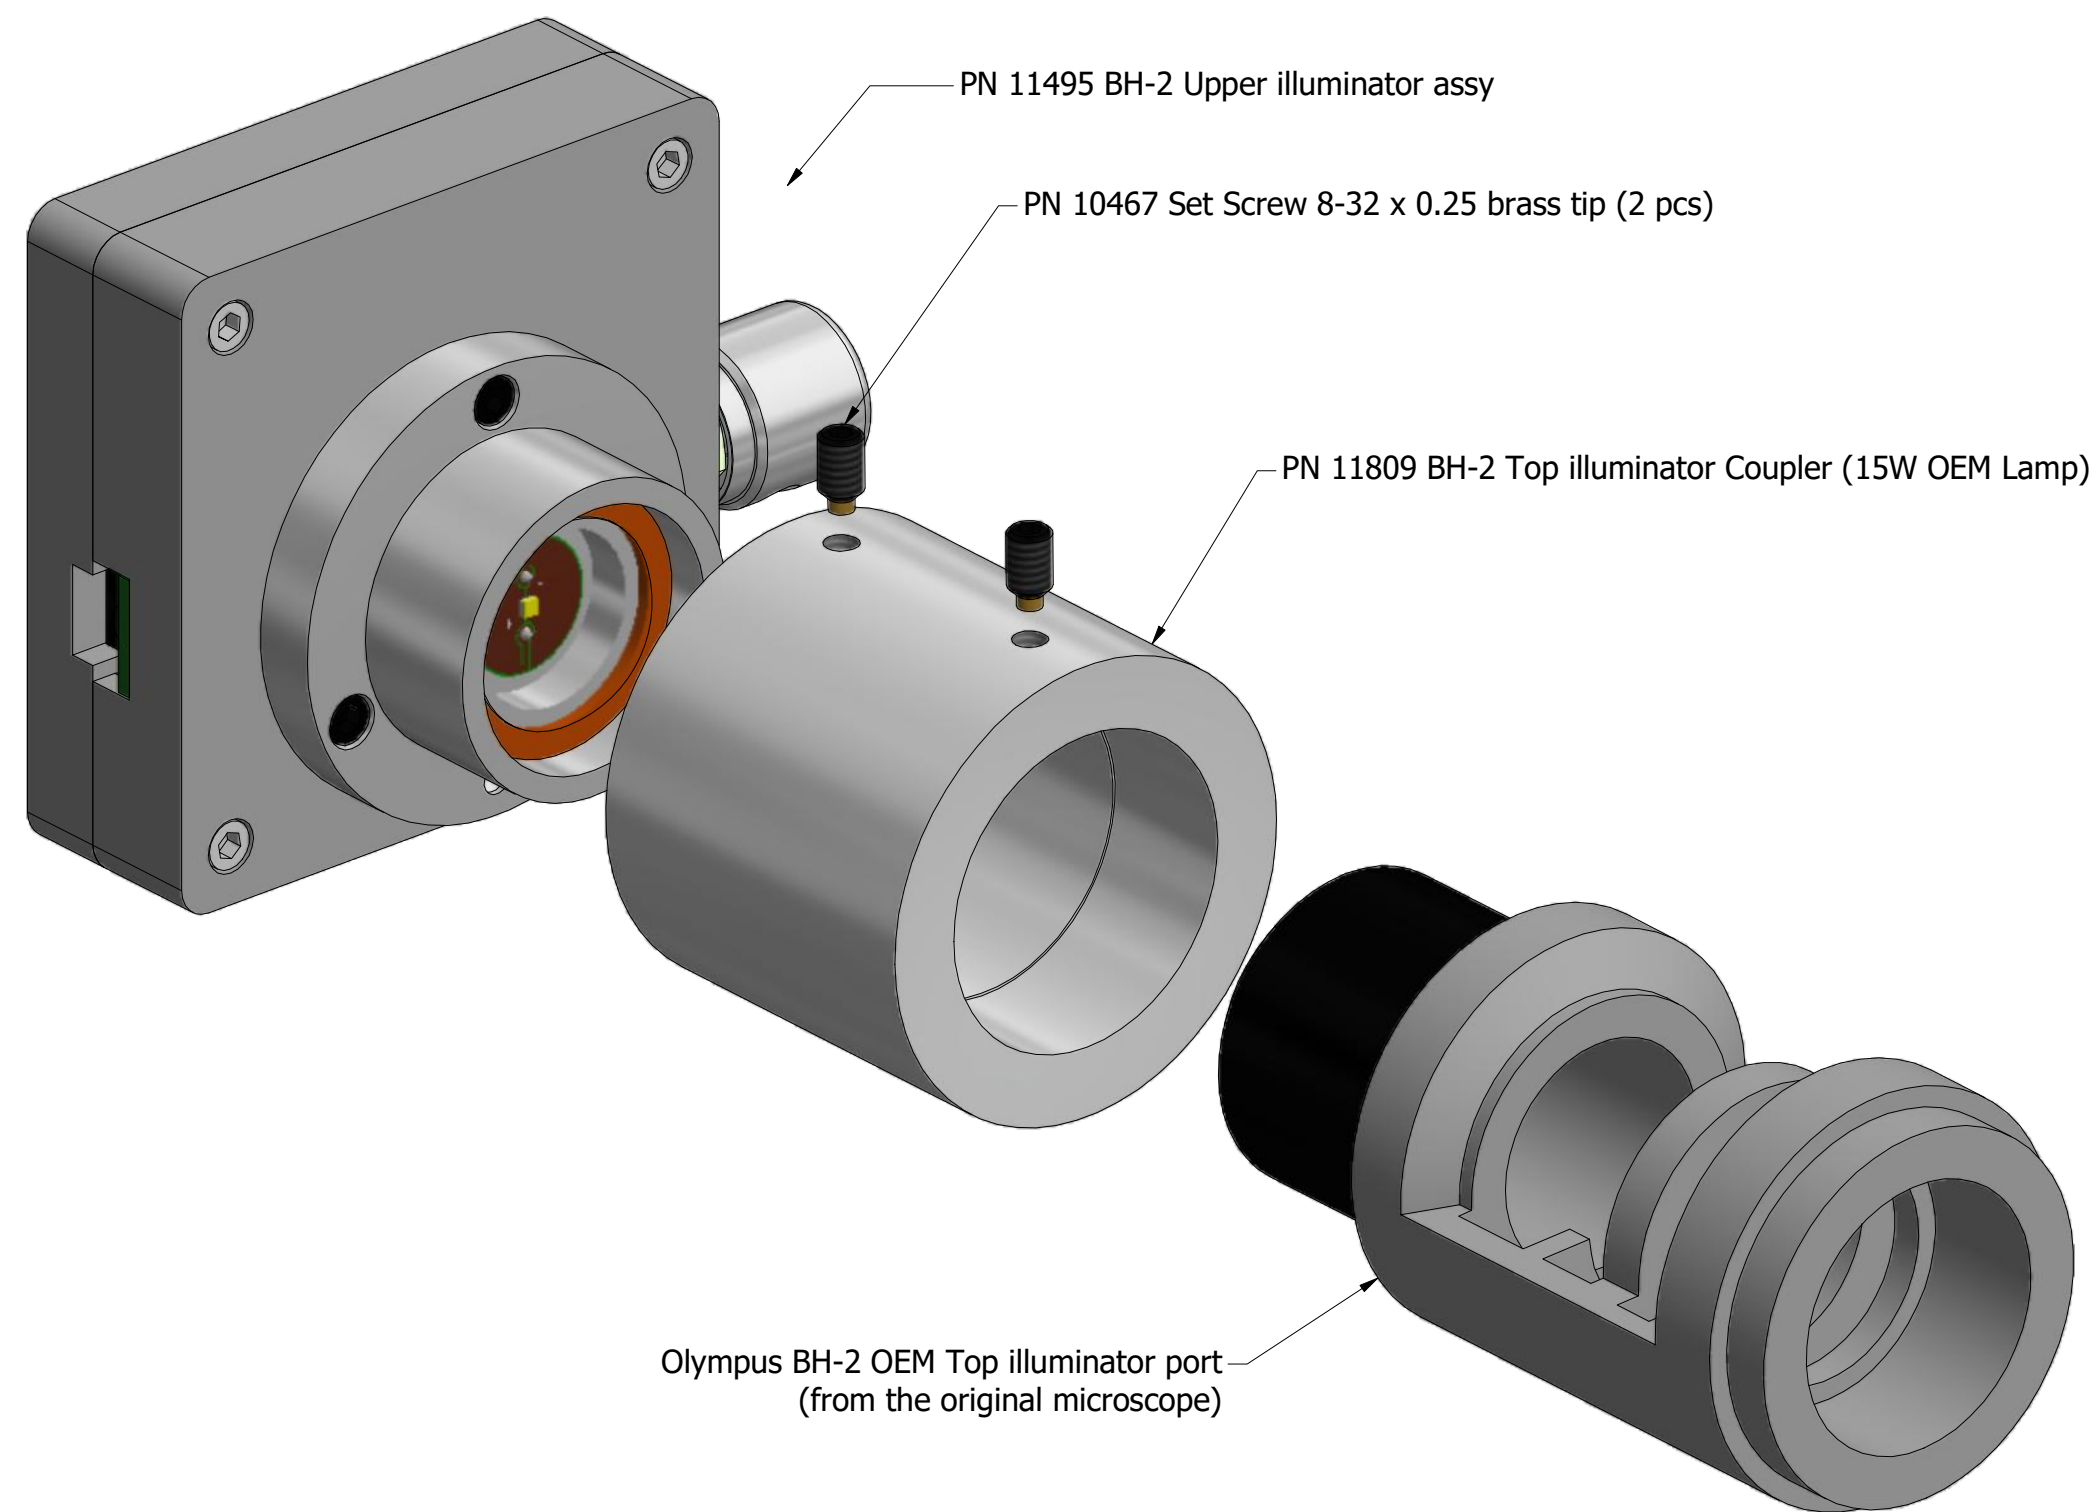

Nanodyne Replacement Illuminator for Olympus BH-2 Microscope Upper Illuminator - (15W OEM Lamp): Included Items

**Additional Items Included But Not Shown:**

- PN 10490 Hex Key 5/64 inch for set screw
- PN 10747 Hex Key 3mm long arm

PN 10733 Power Supply - XP Power 5V 1A Fixed Blade US Input/USB Output and PN 10734 Cable Assy 1.35mm ID x 3.5mm OD RA plug to USB A, 6 foot.

The illuminator may be powered by plugging the cable into the power supply provided, or into a suitable USB port on a computer or other device.