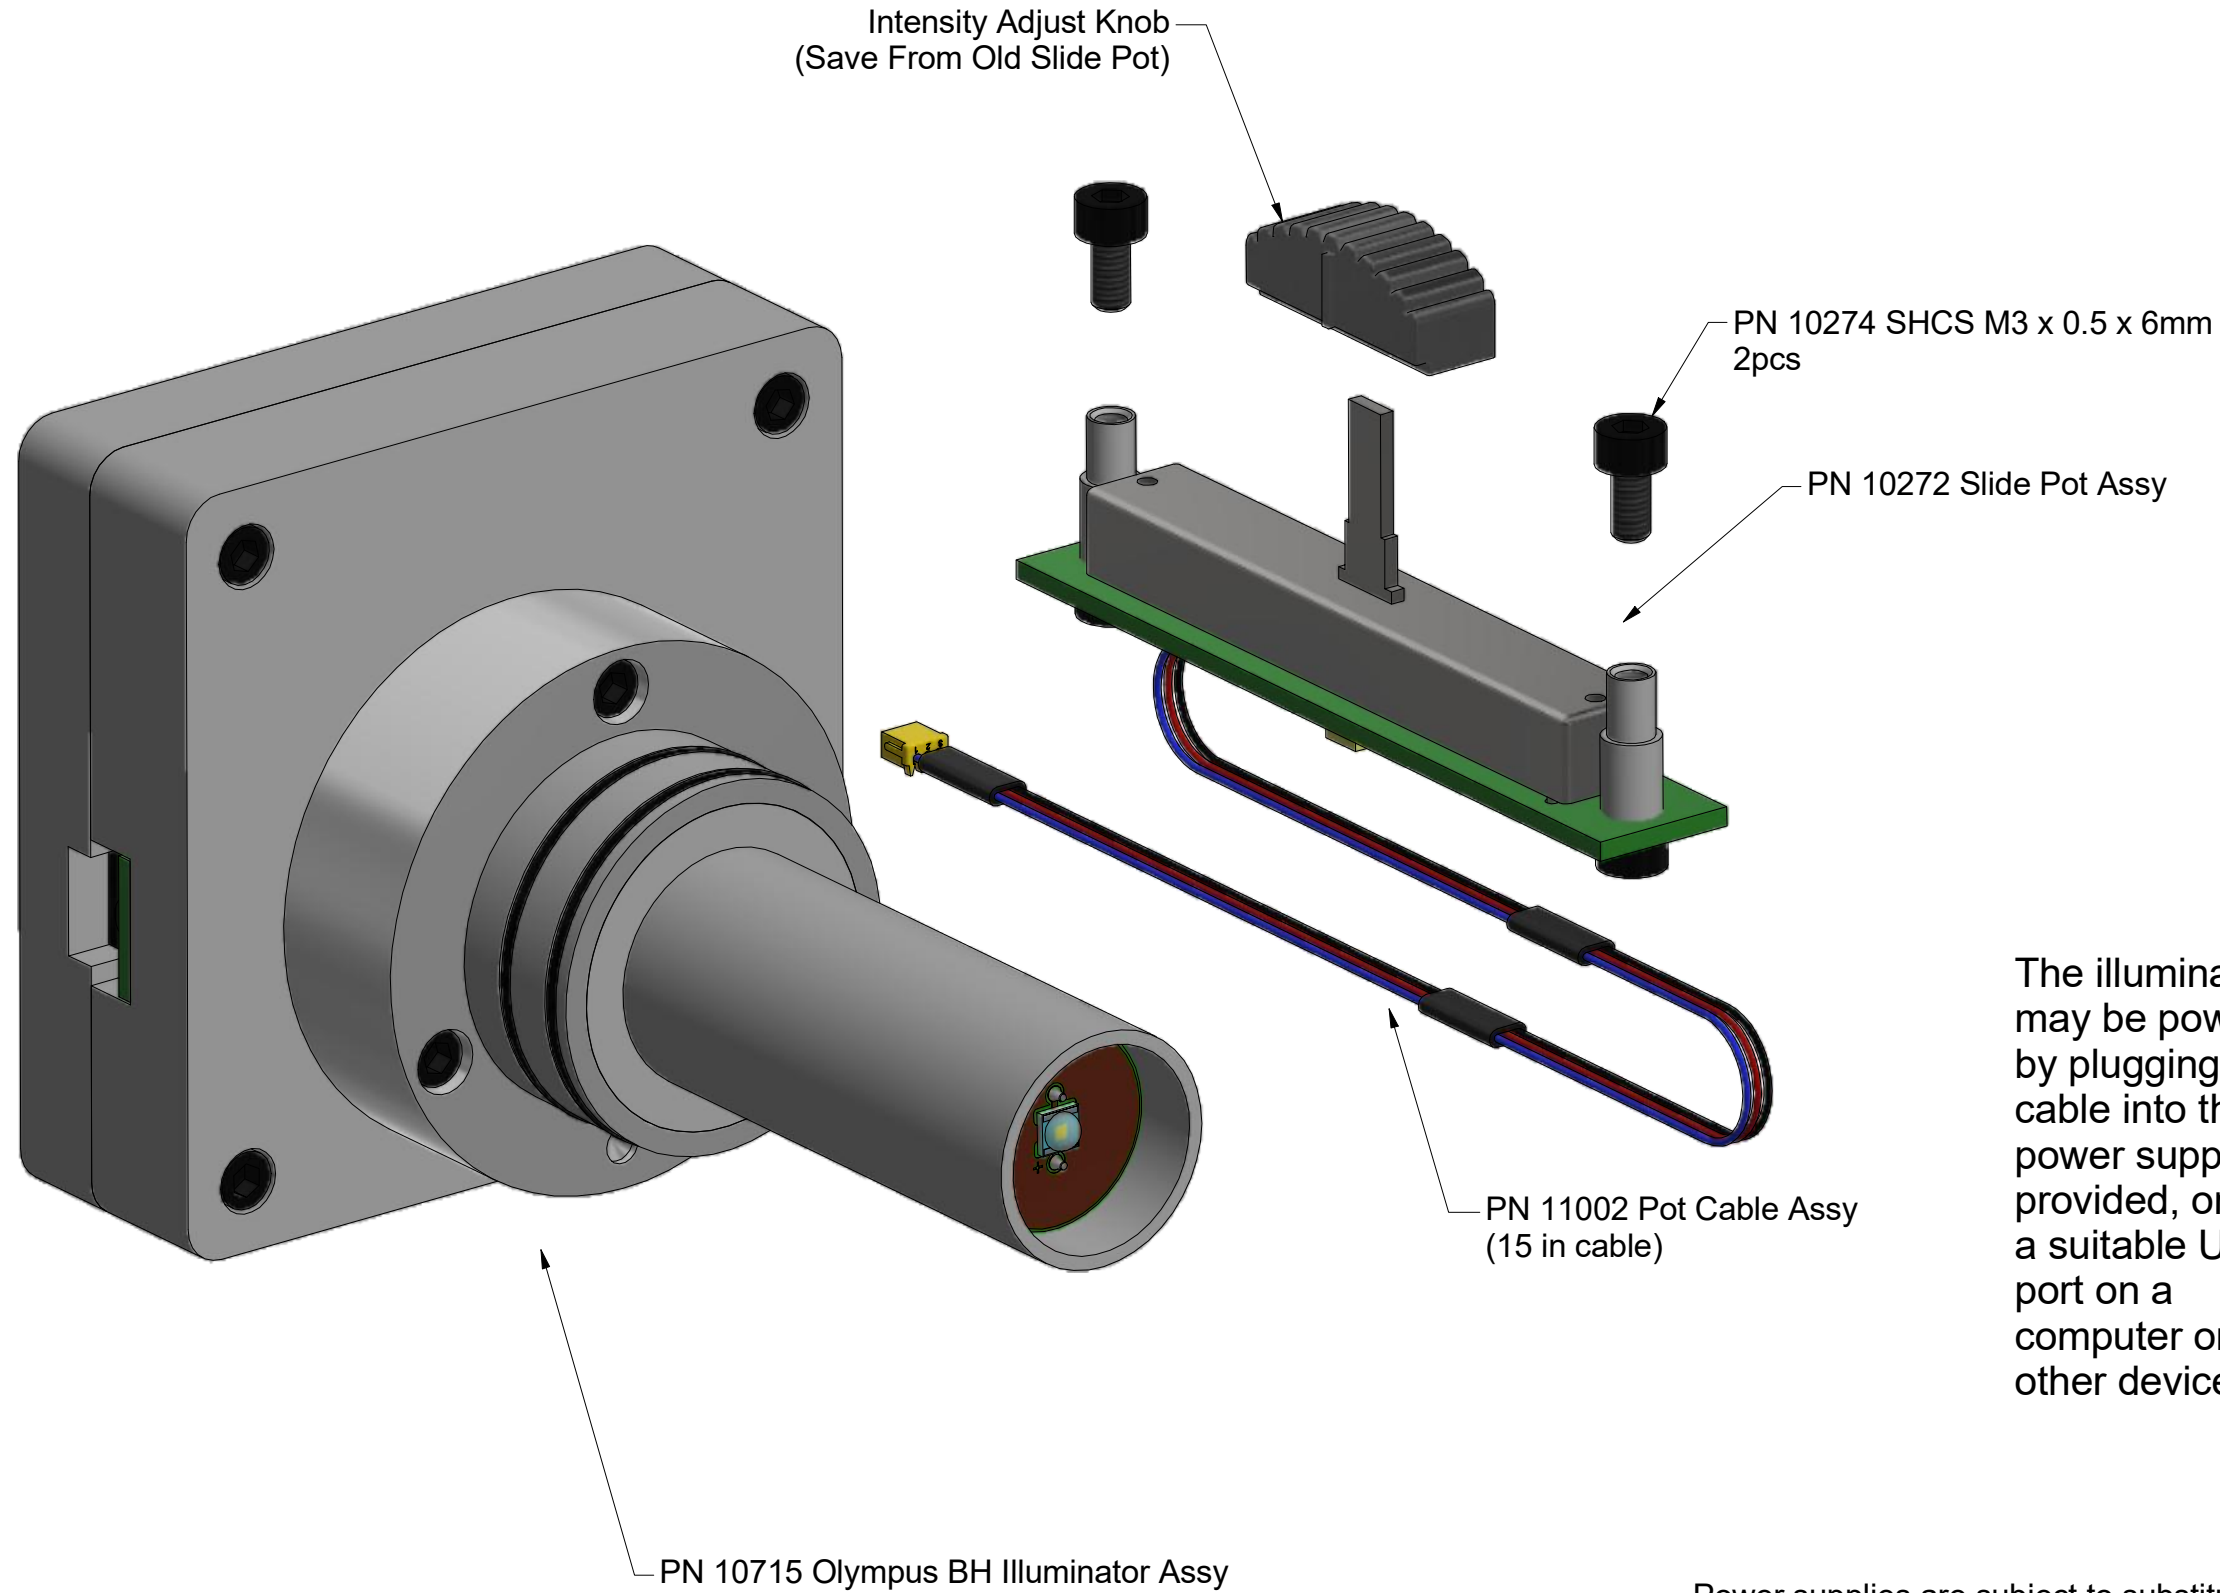

Nanodyne Replacement Illuminator for Olympus BH Microscope - Included Items

Additional Items Included But Not Shown:
 PN 10457 Hex Key 2.5mm (for M3 mounting screws)

The illuminator may be powered by plugging the cable into the power supply provided, or into a suitable USB port on a computer or other device.

PN 10733 Power Supply - XP Power 5V 1A Fixed Blade US Input/USB Output and PN 10734 Cable Assy 1.35mm ID x 3.5mm OD RA plug to USB A, 6 foot.

Power supplies are subject to substitution without notice due to availability issues and changes in regulations.

Wayne Bonin	11/24/2019
PN 10716 Olympus BH Illuminator System	REV 6
SHEET 1 OF 1	