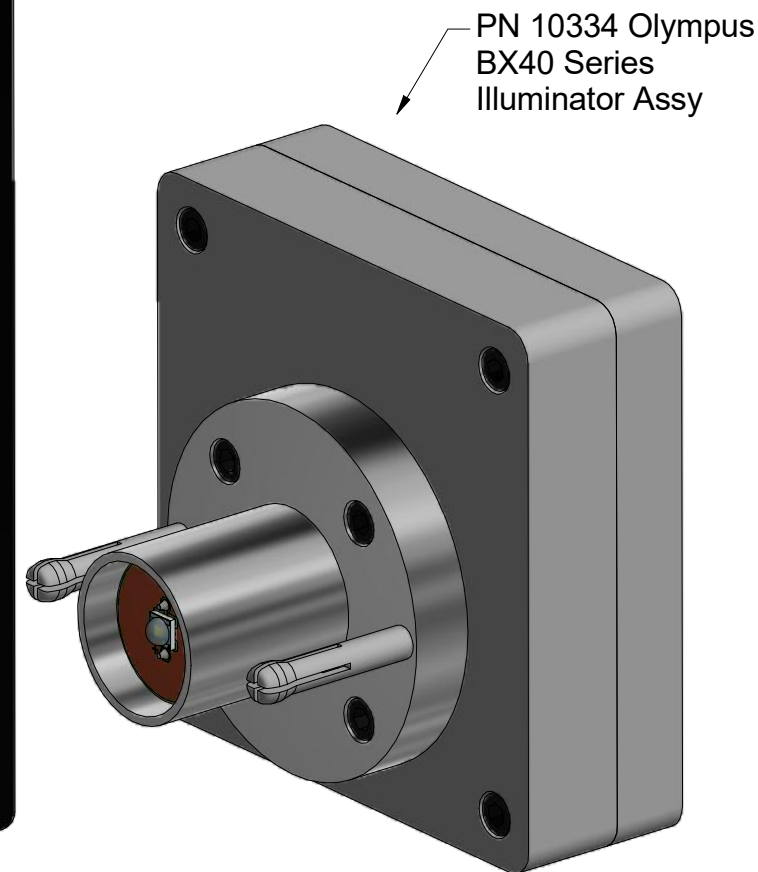

Nanodyne Replacement Illuminator for Olympus BX40 Microscope: Included Items

Tape to secure wires.

PN 10736 Rubber plug to block unused AC power receptacle.

PN 10733 Power Supply and PN 10734 Cable Assy 1.35mm ID x 3.5mm OD RA plug to USB A 6 foot

The illuminator may be powered by plugging the cable into the power supply provided, or into a suitable USB port on a computer or other device.

Power supplies subject to substitution without notice due to availability issues and changes in regulations.

PN 10908 BX40 Pot Plate - Cable Assy (9 inch long cable)

Wayne Bonin	3/11/2019
PN 10450 Olympus BX40 Illuminator System	REV 3
SHEET 1 OF 1	