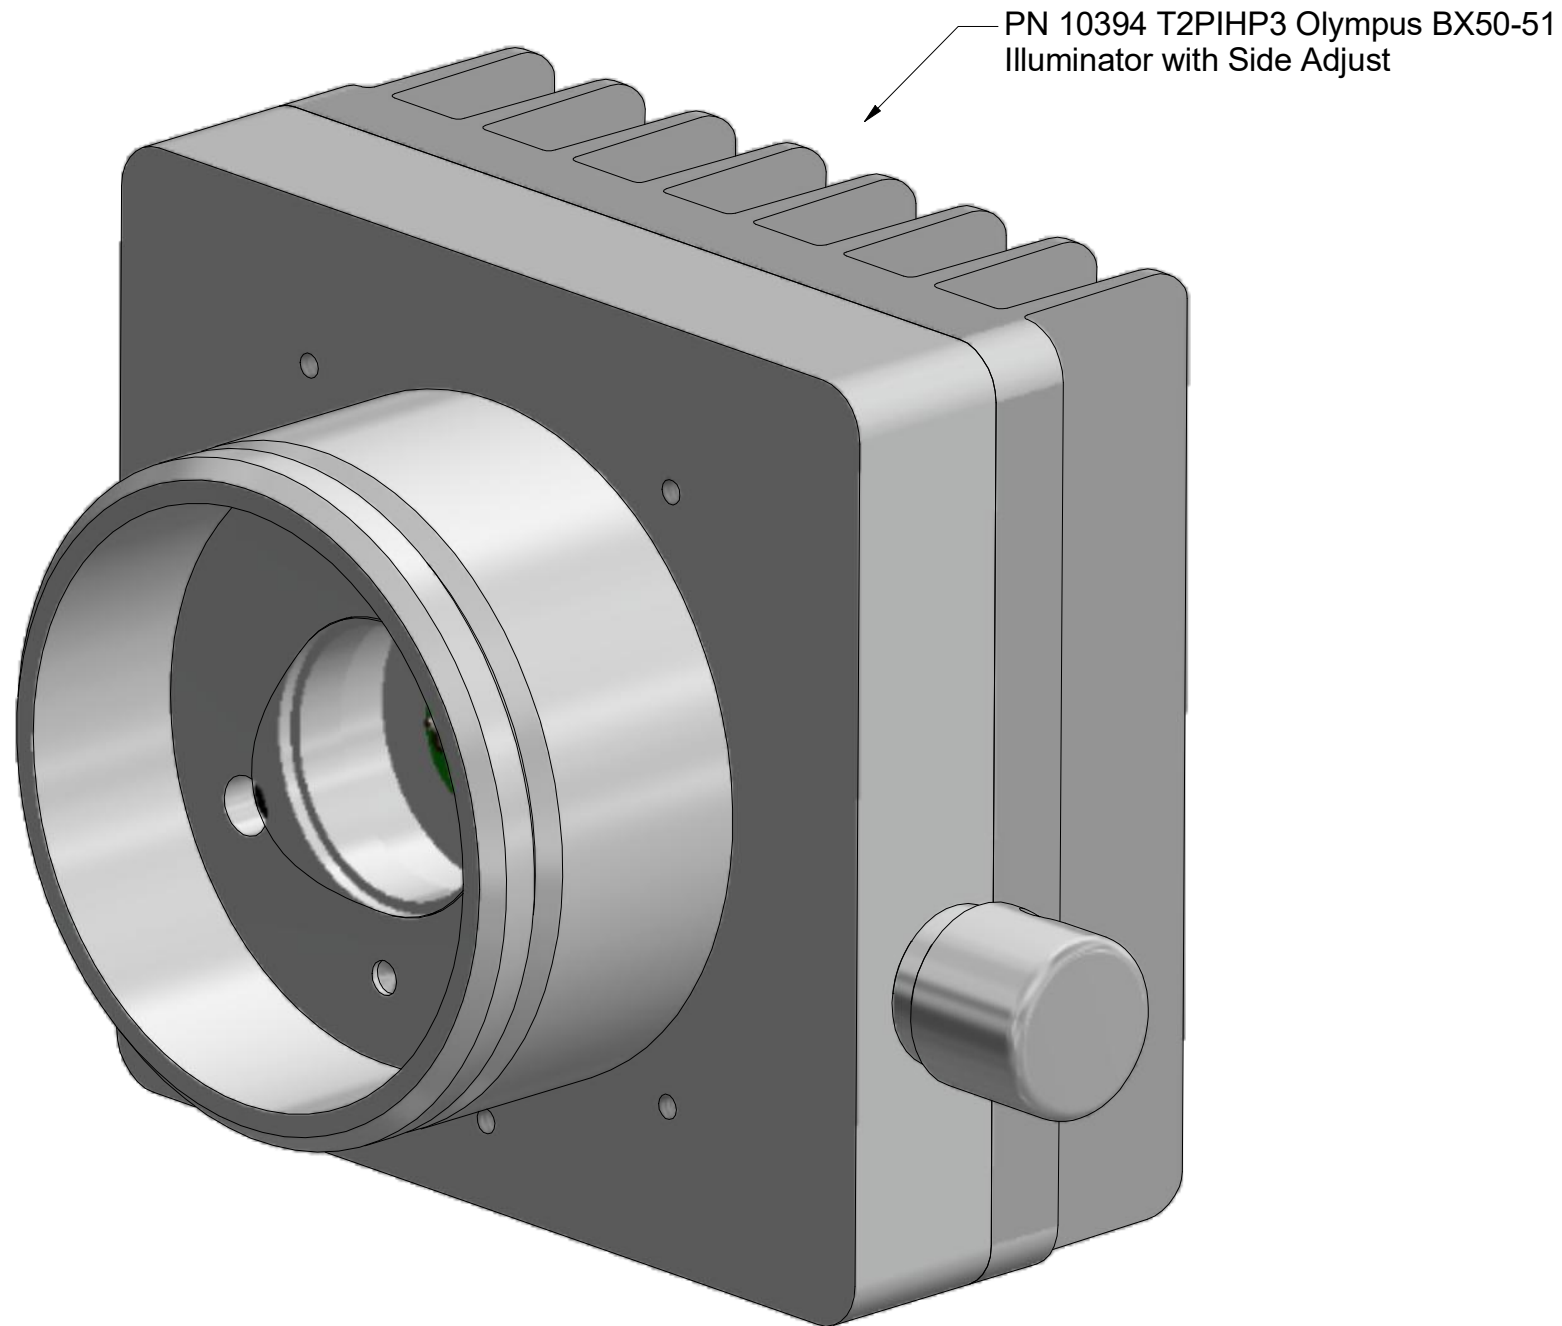

Nanodyne Replacement Illuminator for Olympus BX50-51-60-61 Top Illuminator: Included Items

Power supplies are subject to change due to availability and regulations.

The illuminator may be powered by plugging the cable into the power supply provided, or into a suitable USB port on a computer or other device.

PN 11163 Power Supply 5V 2.1A and PN 10734 Power Cable 1.35mm ID/3.5mm OD x USB A 6 ft.

PN 10736 Rubber plug to block unused AC power receptacle.

Wayne Bonin	5/23/2022
PN 10401 Olympus BX50-51-60-61 Top Illuminator System	REV 2
SHEET 1 OF 1	