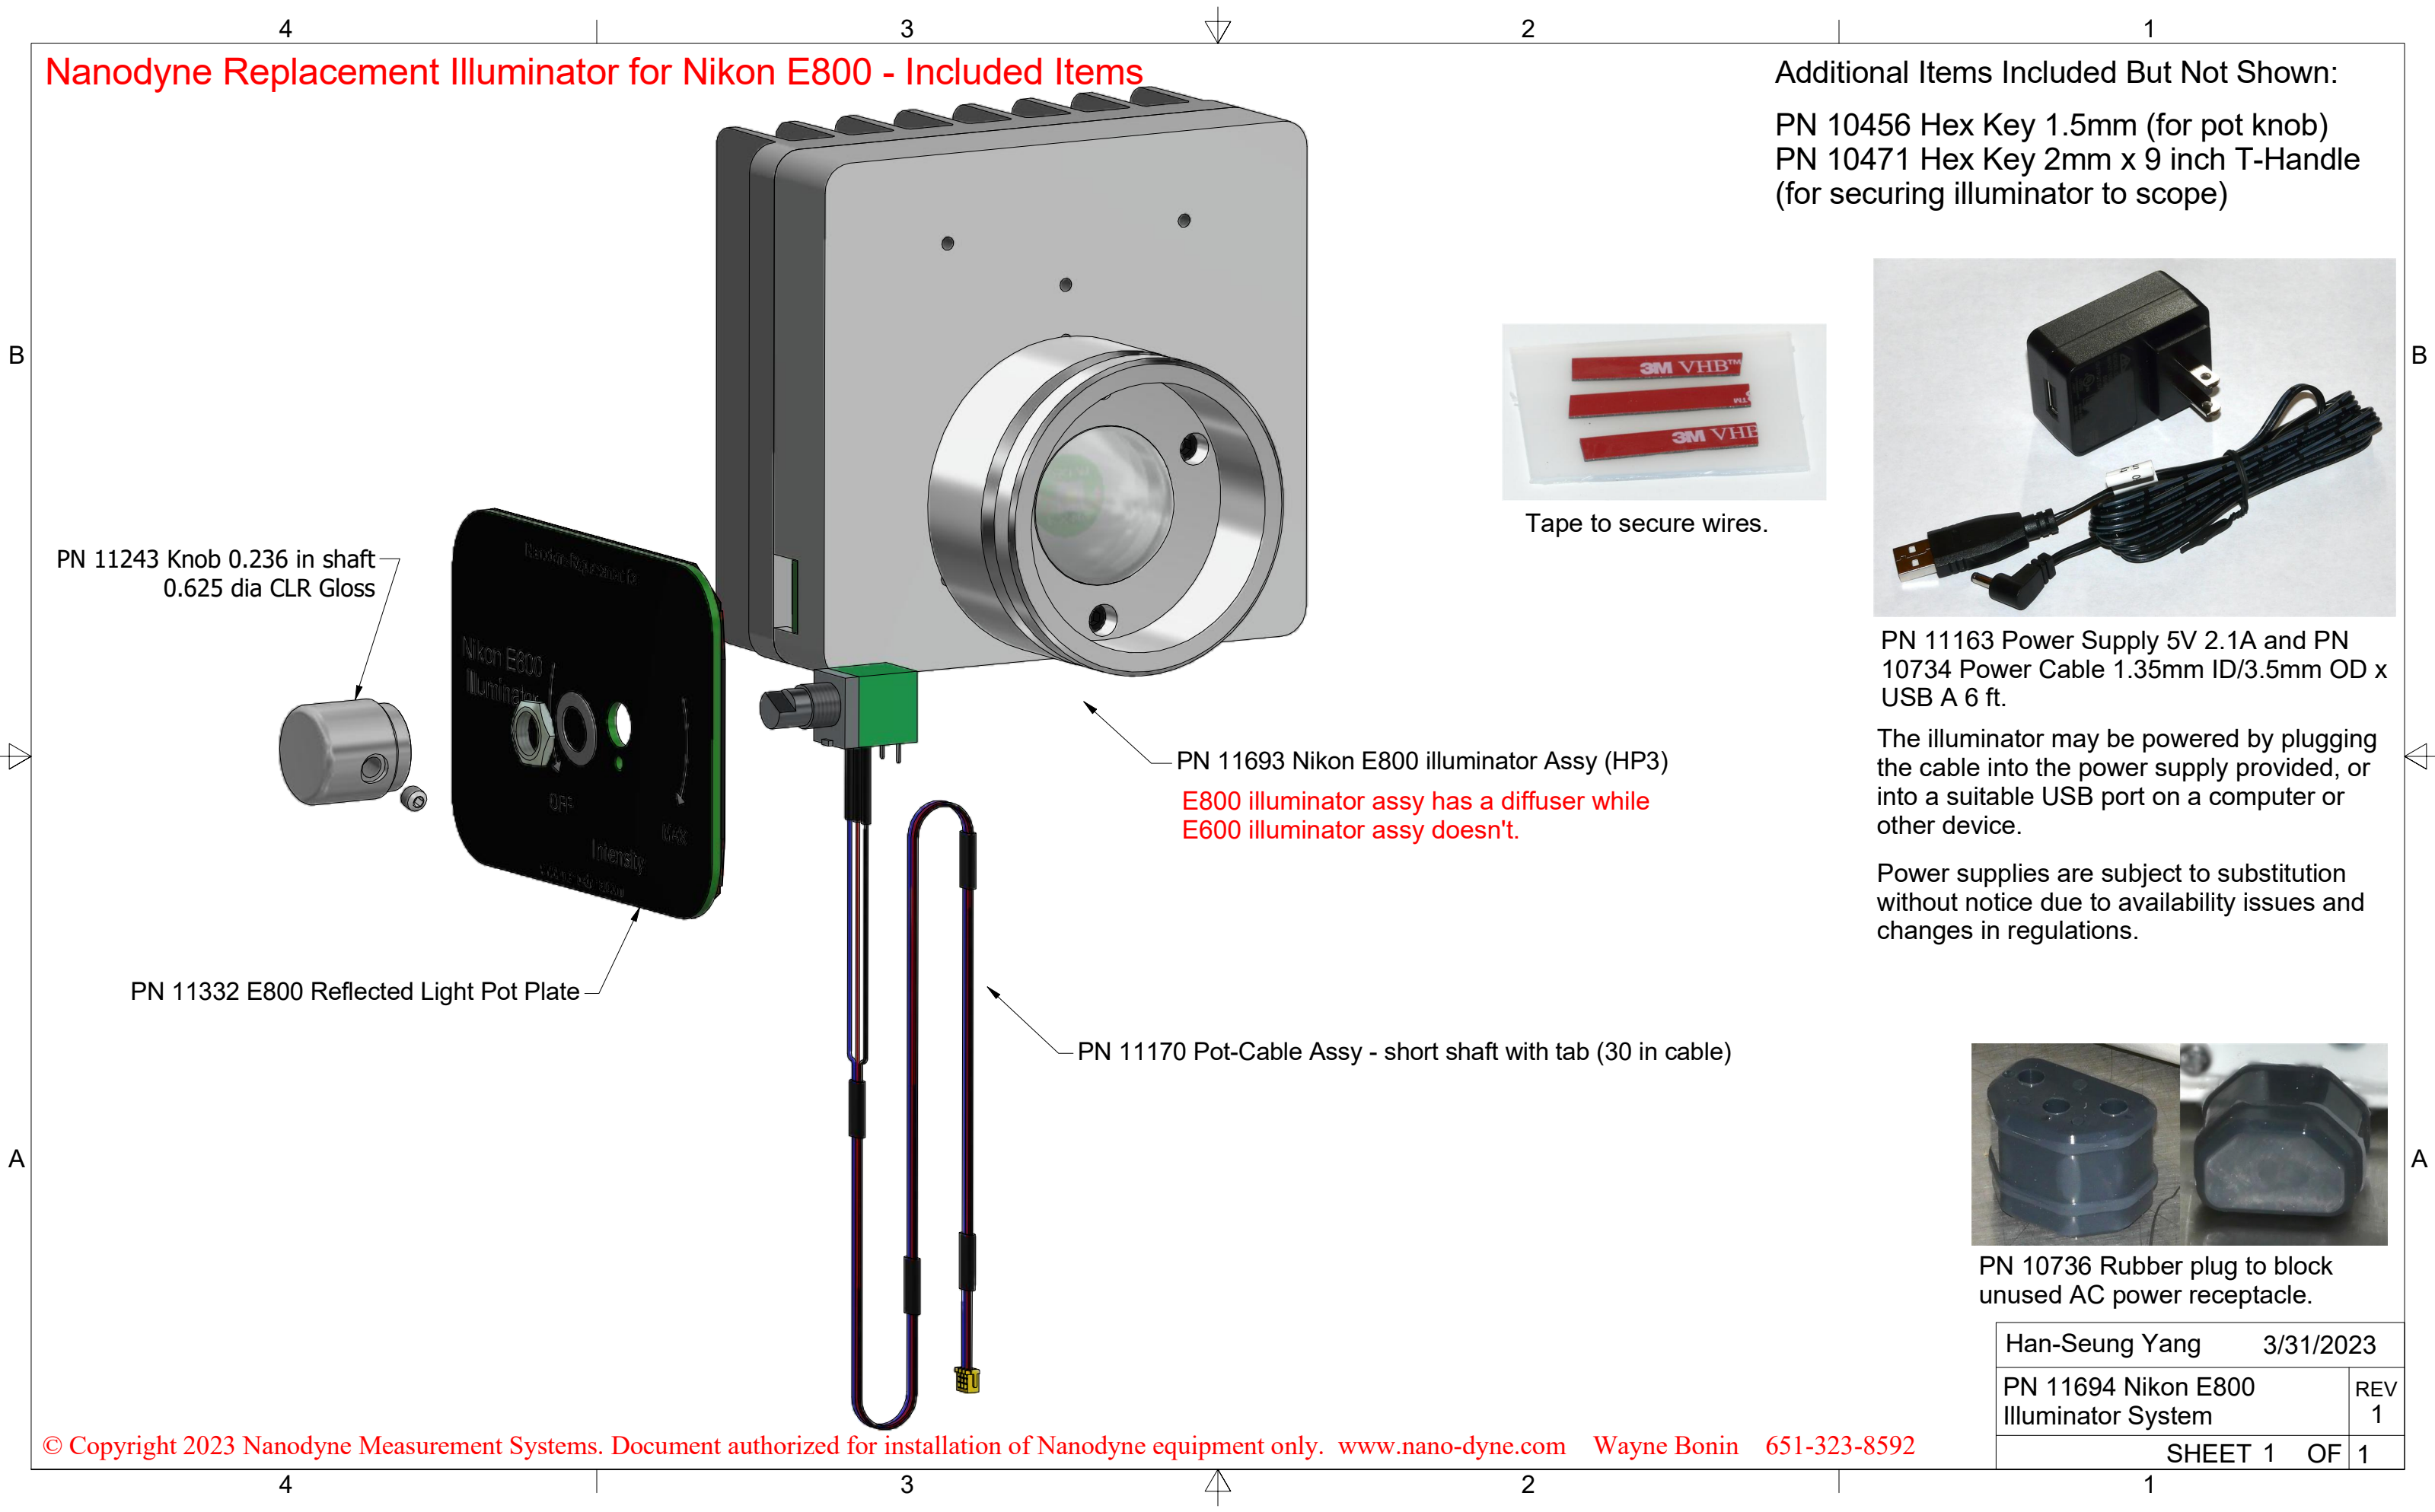

# Nanodyne Replacement Illuminator for Nikon E800 - Included Items

## Additional Items Included But Not Shown:

- PN 10456 Hex Key 1.5mm (for pot knob)
- PN 10471 Hex Key 2mm x 9 inch T-Handle (for securing illuminator to scope)

Tape to secure wires.

PN 11163 Power Supply 5V 2.1A and PN 10734 Power Cable 1.35mm ID/3.5mm OD x USB A 6 ft.

The illuminator may be powered by plugging the cable into the power supply provided, or into a suitable USB port on a computer or other device.

Power supplies are subject to substitution without notice due to availability issues and changes in regulations.

PN 10736 Rubber plug to block unused AC power receptacle.

PN 11243 Knob 0.236 in shaft 0.625 dia CLR Gloss

PN 11332 E800 Reflected Light Pot Plate

PN 11693 Nikon E800 illuminator Assy (HP3)

E800 illuminator assy has a diffuser while E600 illuminator assy doesn't.