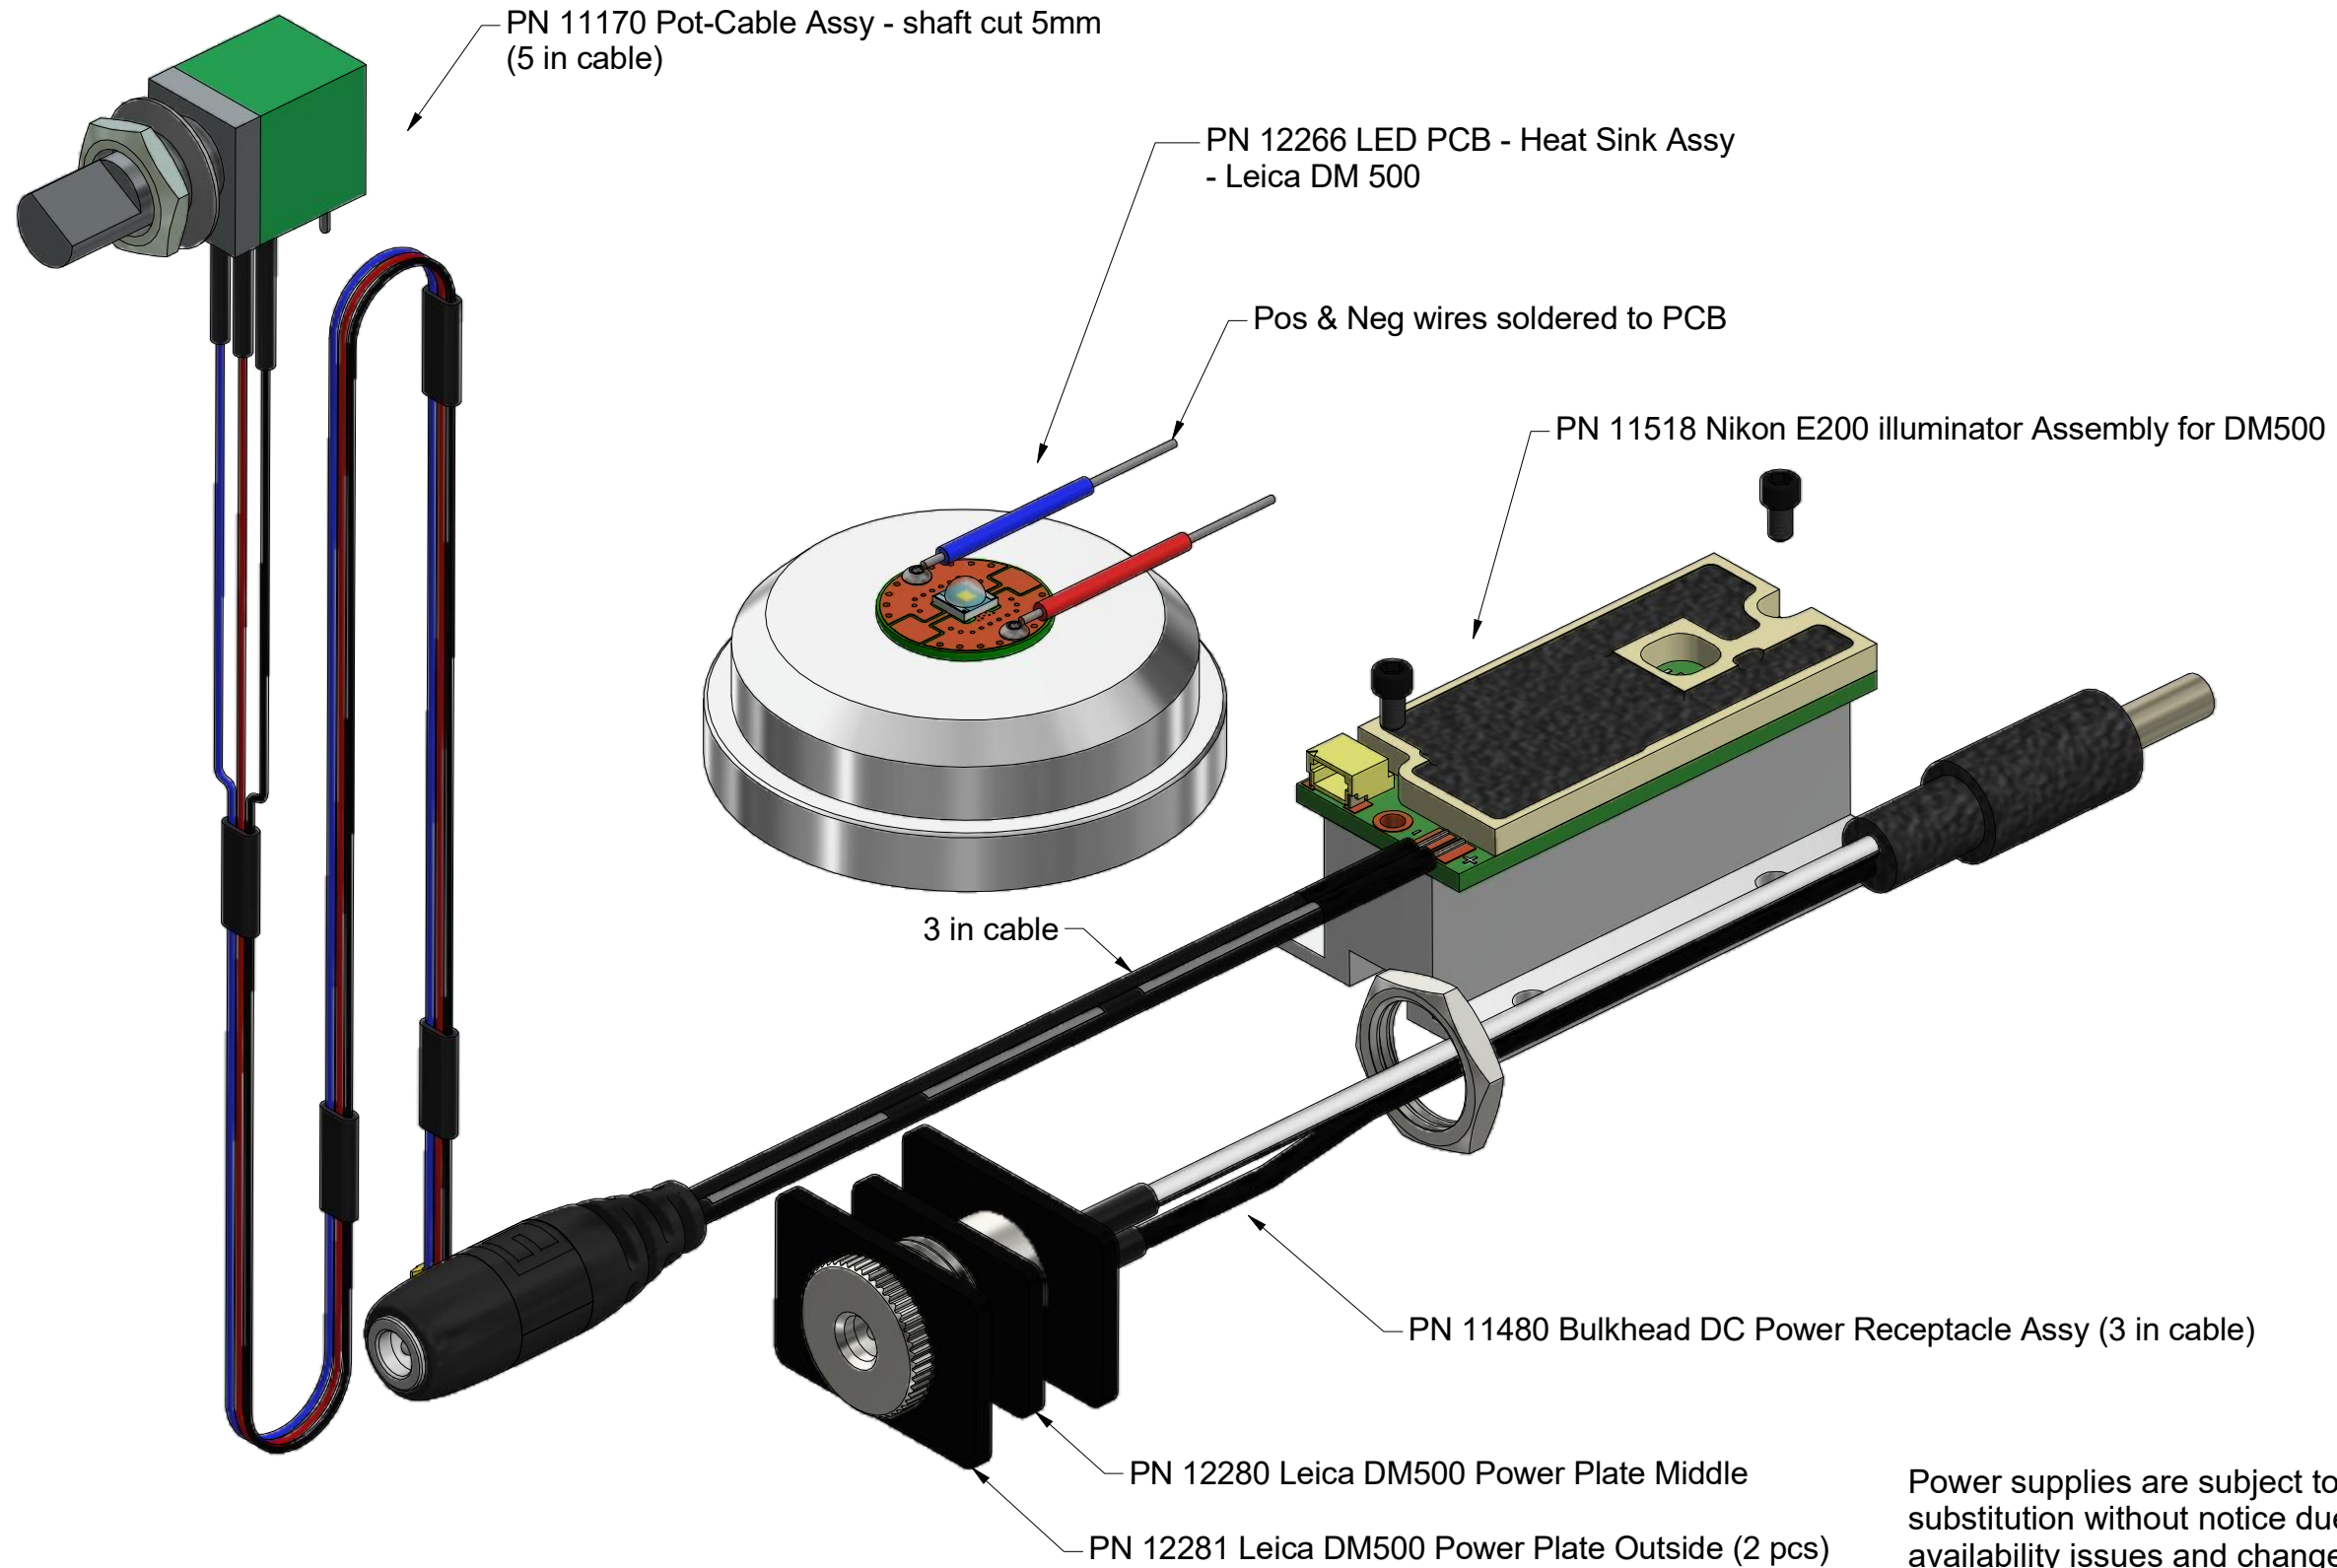

Nanodyne Replacement Illuminator for Leica DM500/750 Microscope: Included Items

PN 10736 Rubber plug to block unused AC power receptacle.

PN 10733 Power Supply - XP Power 5V 1A and PN 10734 Cable Assy 1.35mm ID x 3.5mm OD RA plug to USB A, 6 foot.

The illuminator may be powered by plugging the cable into the power supply provided, or into a suitable USB port on a computer or other device.

Tape to secure wires.

Power supplies are subject to substitution without notice due to availability issues and changes in regulations.

Han-Seung Yang 12/14/2022	
PN 12244 Leica DM500 Illuminator System	REV 1
SHEET 1 OF 1	