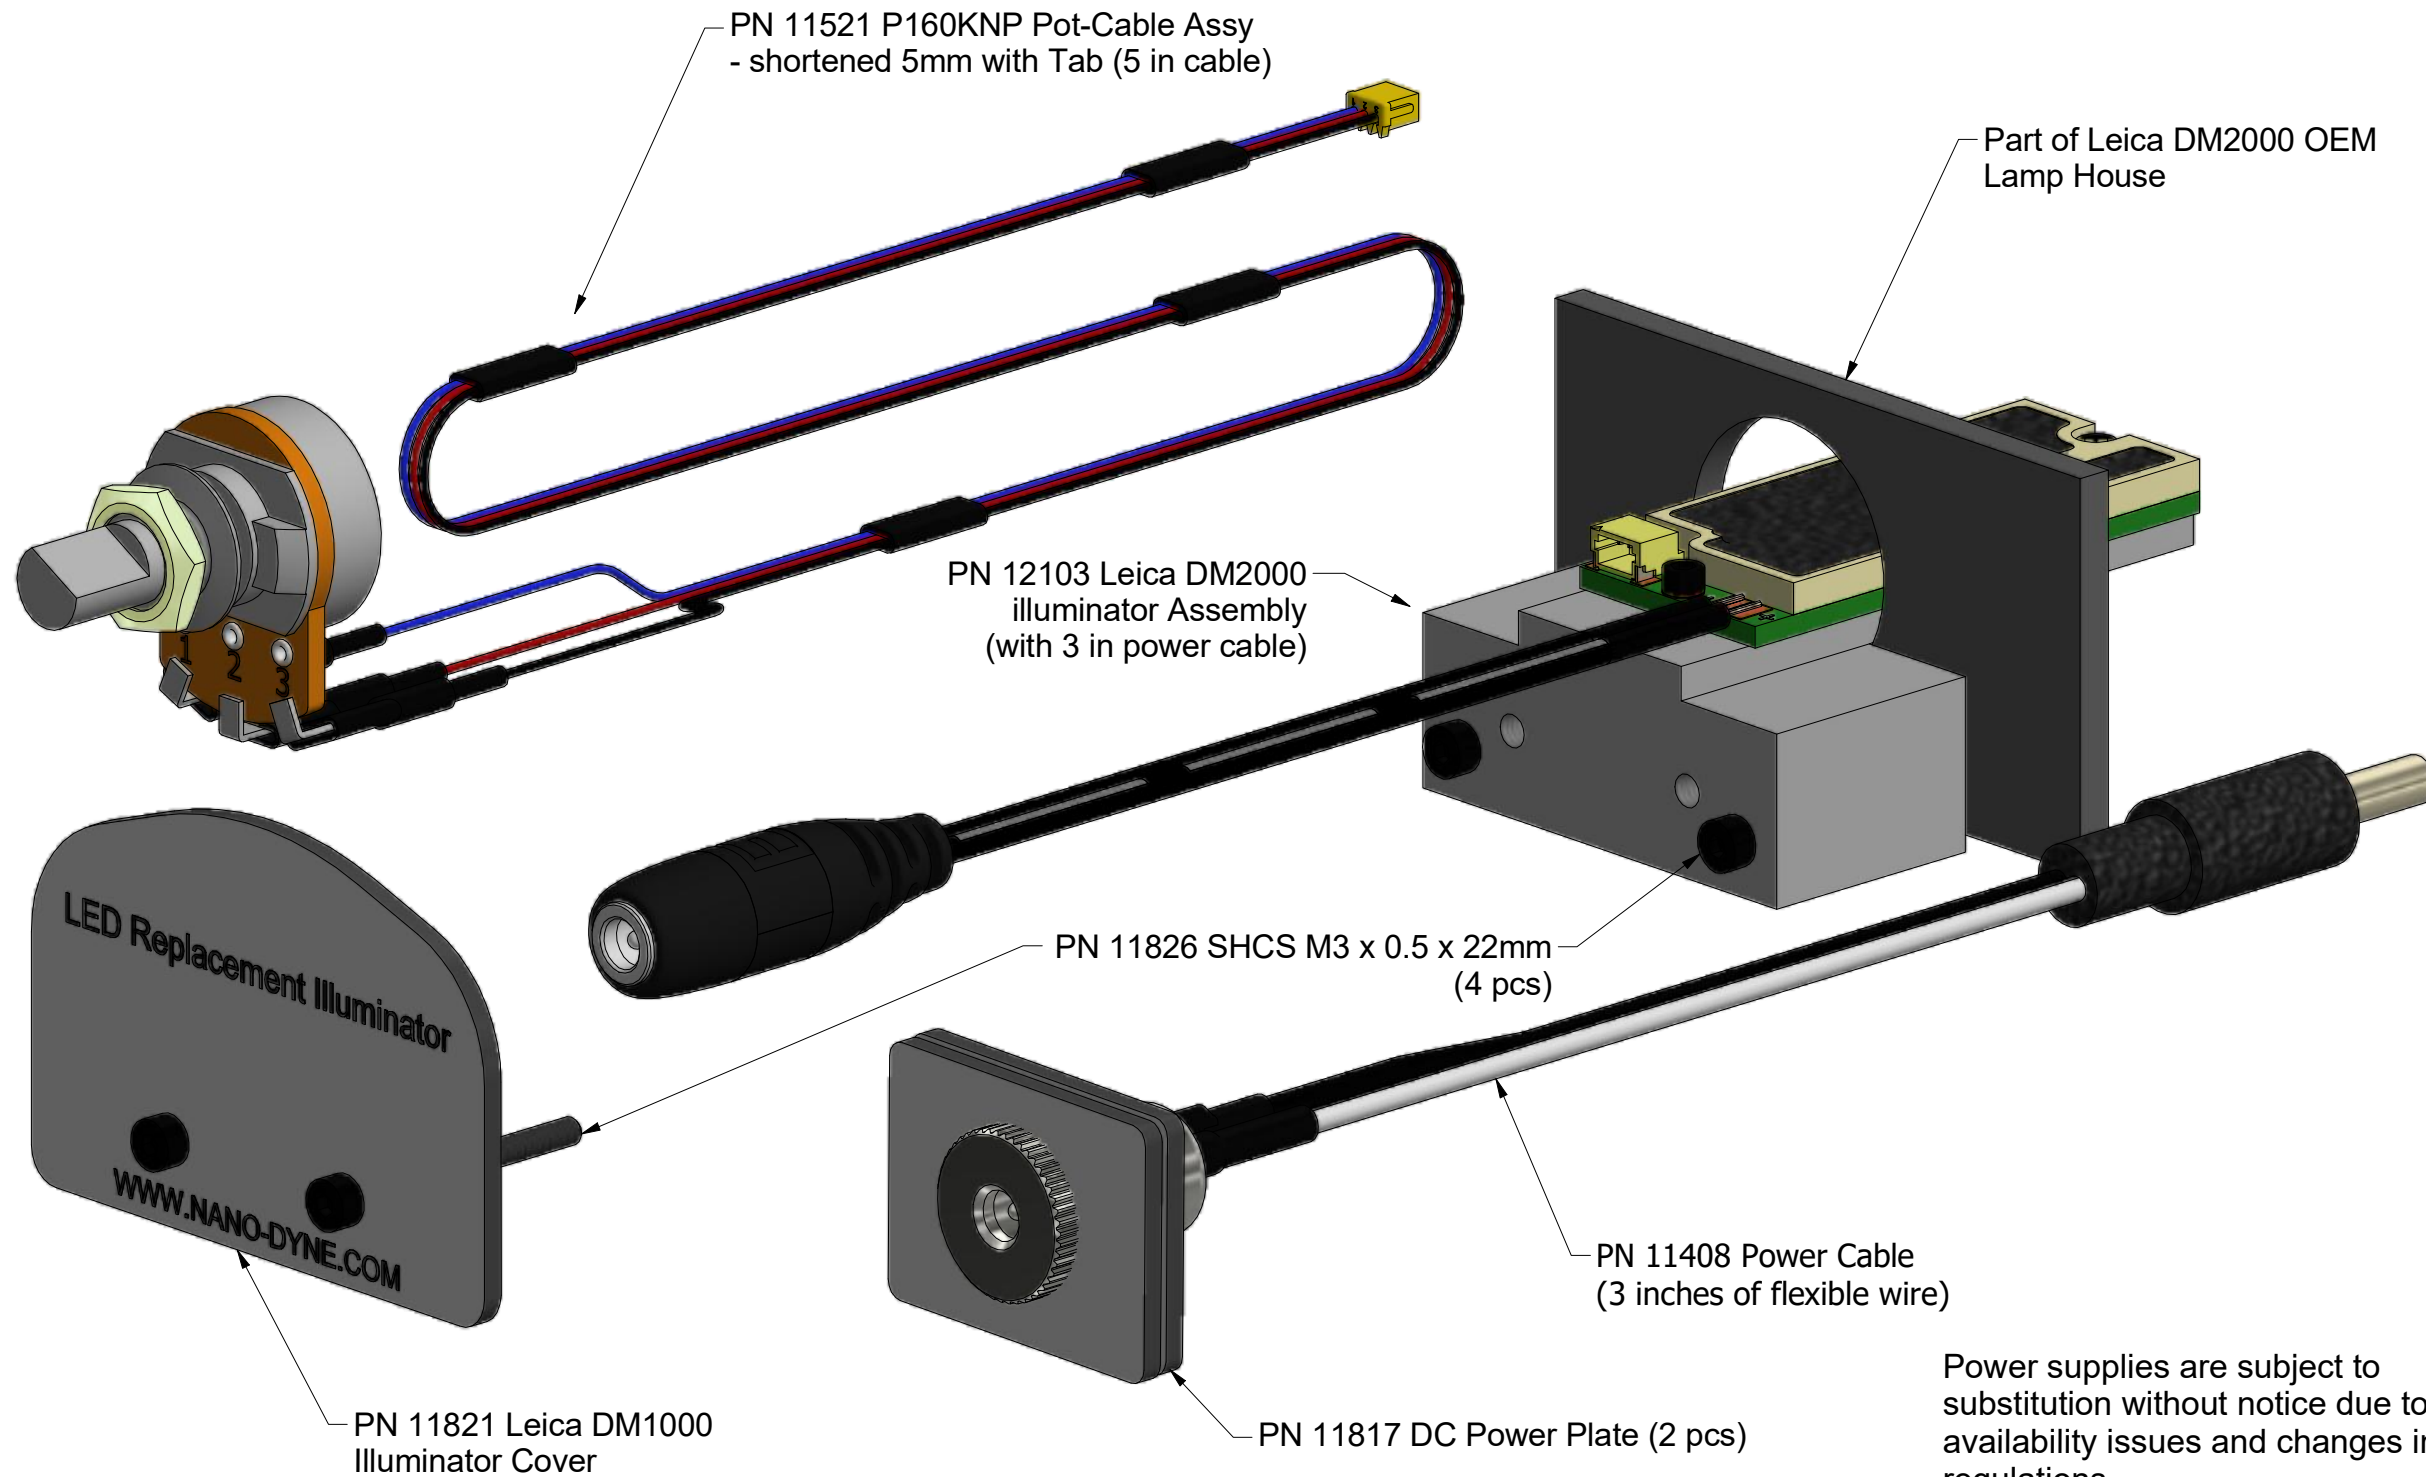

Nanodyne Replacement Illuminator for Leica DM2000 Microscope: Included Items

Additional Items Included But Not Shown:

PN 10457 Hex Key 2.5mm Short Arm for M3 SHCS

PN 10736 Rubber plug to block unused AC power receptacle.

PN 10733 Power Supply - XP Power 5V 1A and PN 10734 Cable Assy 1.35mm ID x 3.5mm OD RA plug to USB A, 6 foot.

The illuminator may be powered by plugging the cable into the power supply provided, or into a suitable USB port on a computer or other device.

Tape to secure wires.

Power supplies are subject to substitution without notice due to availability issues and changes in regulations.

Han-Seung Yang 3/3/2022	
PN 12104 Leica DM2000 Illuminator System	REV 1
SHEET 1 OF 1	