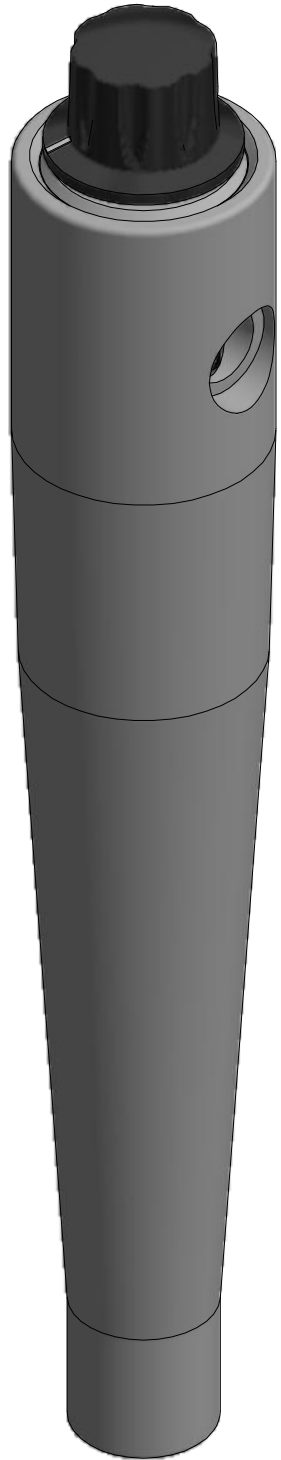

Nanodyne Replacement Illuminator for B & L StereoZoom Illuminator: Included Items

PN 10238 B&L Illuminator Assy

Illuminator installed on microscope - microscope not included.

PN 10733 Power Supply - XP Power 5V 1A and PN 10734 Cable Assy 1.35mm ID x 3.5mm OD RA plug to USB A, 6 foot.